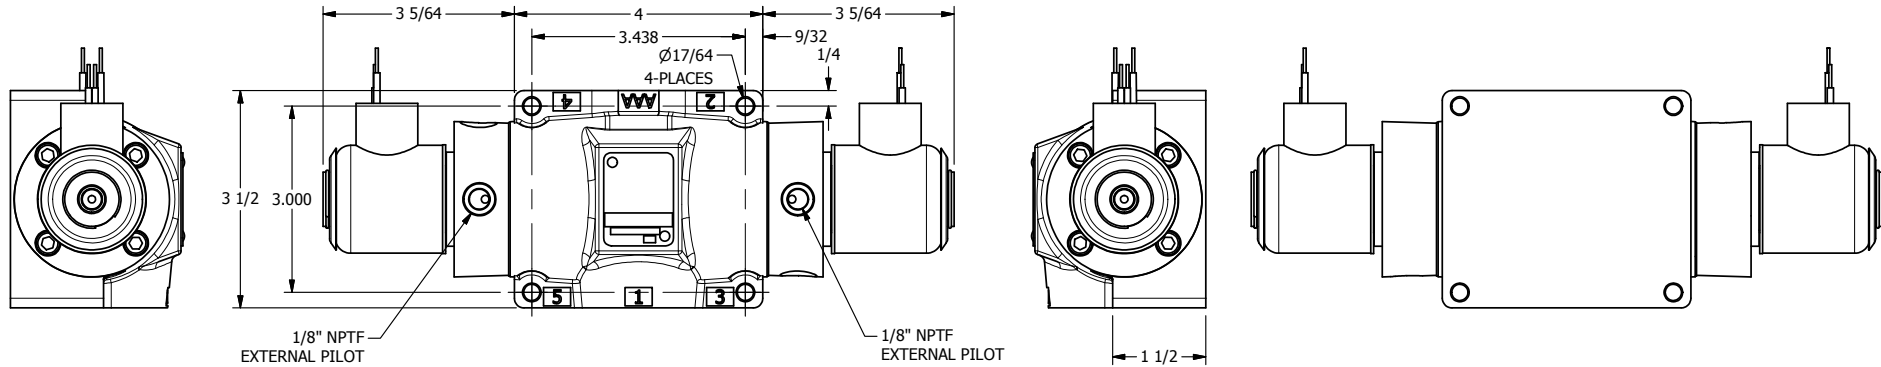

4

3

2

1

AAA
PRODUCTS
INTERNATIONAL

**AAA PRODUCTS
INTERNATIONAL**
7114 Harry Hines Blvd
Dallas, TX 75235

TITLE 1/2" SIDE PORT, DBL SOL, 2 POS,
FRICTION POS, SOL RTRN,
EXPL PROOF, EXT PILOT

DRAWING NO.:
DIM_SS4XZ