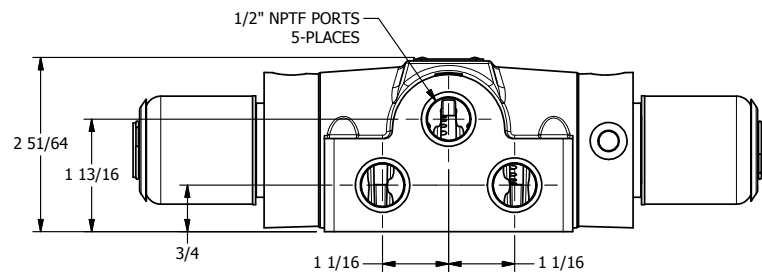

4

3

2

1

AAA
PRODUCTS
INTERNATIONAL

**AAA PRODUCTS
INTERNATIONAL**
7114 Harry Hines Blvd
Dallas, TX 75235

TITLE 1/2" SIDE PORT, DBL SOL, 2 POS,
FRICTION POS, SOL RTRN,
EXPL PROOF, EXT PILOT

DRAWING NO.:
DIM_SS4XZ