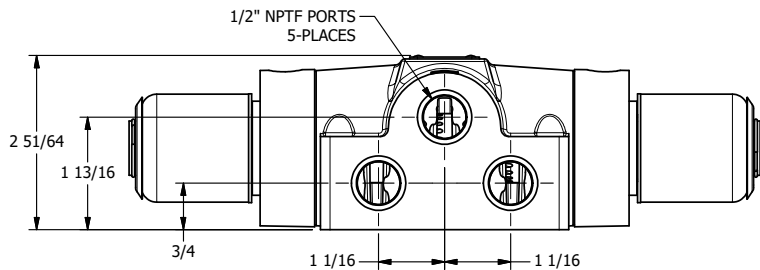

4

3

2

1

AAA
PRODUCTS
INTERNATIONAL

**AAA PRODUCTS
INTERNATIONAL**
7114 Harry Hines Blvd
Dallas, TX 75235

TITLE 1/2" SIDE PORT, DBL SOL, 2 POS,
FRICTION POS, SOL RTRN,
EXPL PROOF, LCKNG OVRD, EXT PILOT

DRAWING NO.:
DIM_SS4XOZ