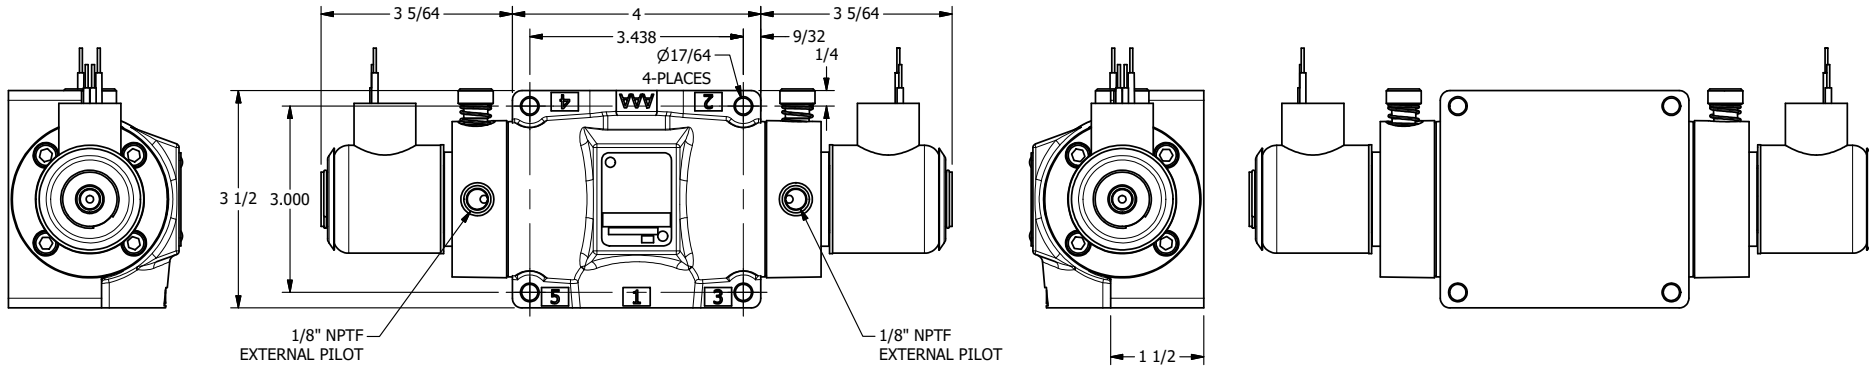

4

3

2

1

AAA
PRODUCTS
INTERNATIONAL

**AAA PRODUCTS
INTERNATIONAL**
7114 Harry Hines Blvd
Dallas, TX 75235

TITLE 1/2" SIDE PORT, DBL SOL, 2 POS,
FRICTION POS, SOL RTRN,
EXPL PROOF, LCKNG OVRD, EXT PILOT

DRAWING NO.:
DIM_SS4XOZ