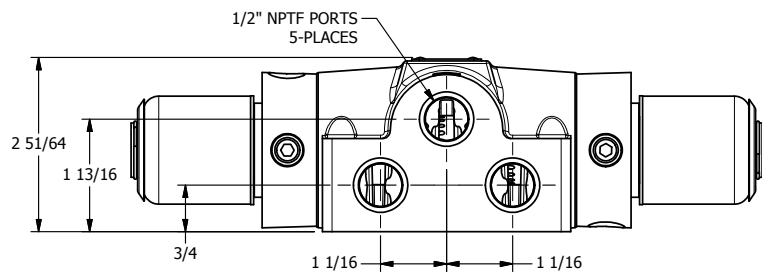

4

3

2

1

AAA
PRODUCTS
INTERNATIONAL

**AAA PRODUCTS
INTERNATIONAL**
7114 Harry Hines Blvd
Dallas, TX 75235

TITLE: 1/2" SIDE PORT, DBL SOL, 2 POS,
FRICTION POS, SOL RTRN,
EXPL PROOF

DRAWING NO.:
DIM_SS4X