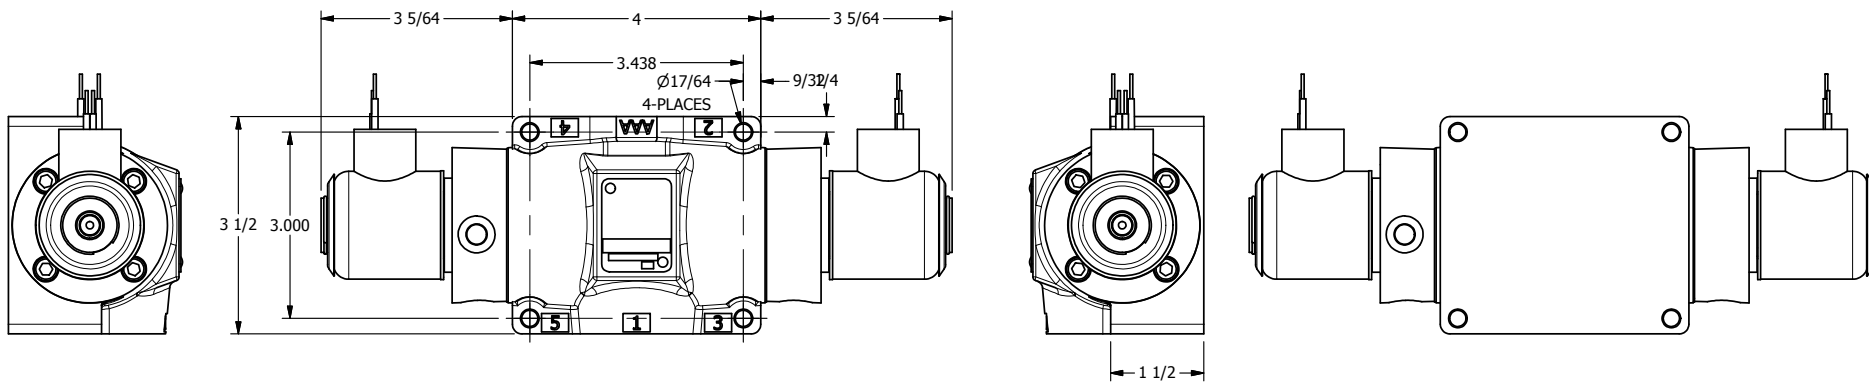

4

3

2

1

AAA
PRODUCTS
INTERNATIONAL

**AAA PRODUCTS
INTERNATIONAL**
7114 Harry Hines Blvd
Dallas, TX 75235

TITLE: 1/2" SIDE PORT, DBL SOL, 2 POS,
FRICTION POS, SOL RTRN,
EXPL PROOF

DRAWING NO.:
DIM_SS4X