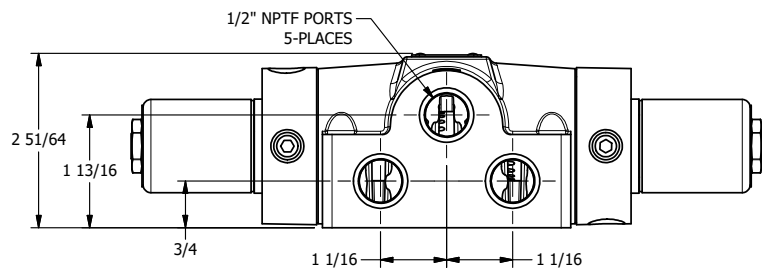

4

3

2

1

AAA
PRODUCTS
INTERNATIONAL

**AAA PRODUCTS
INTERNATIONAL**
7114 Harry Hines Blvd
Dallas, TX 75235

TITLE: 1/2" SIDE PORT, DBL SOL, 2 POS,
FRICTION POS, SOL RTRN, 300 PSI,
CLASSIC SOL

DRAWING NO.:
DIM_SS4V