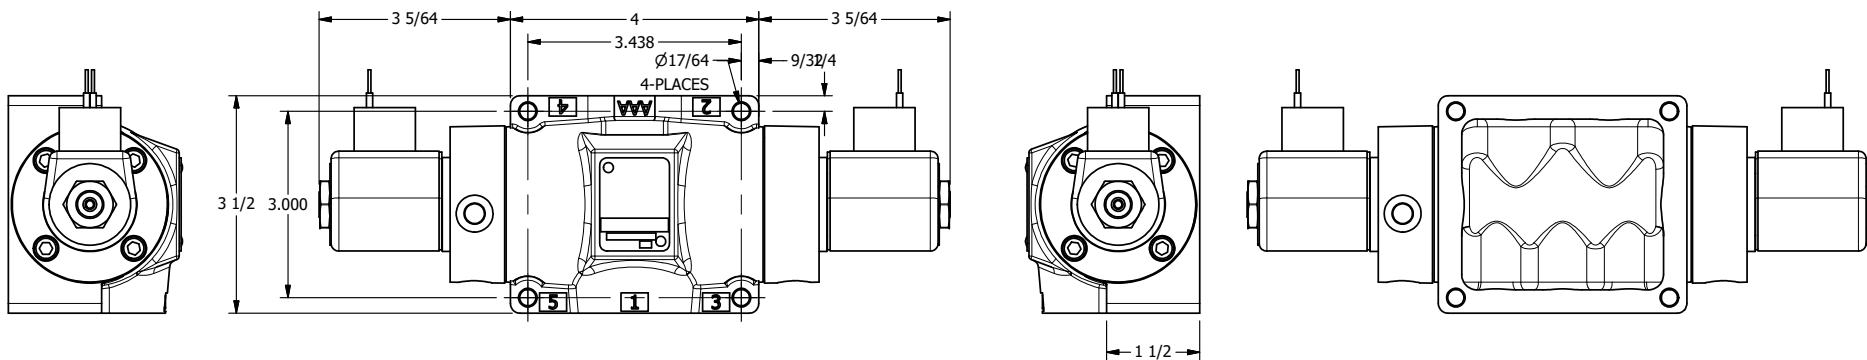

4

3

2

1

AAA
PRODUCTS
INTERNATIONAL

**AAA PRODUCTS
INTERNATIONAL**
7114 Harry Hines Blvd
Dallas, TX 75235

TITLE: 1/2" SIDE PORT, DBL SOL, 2 POS,
FRICTION POS, SOL RTRN, 300 PSI,
CLASSIC SOL

DRAWING NO.:
DIM_SS4V