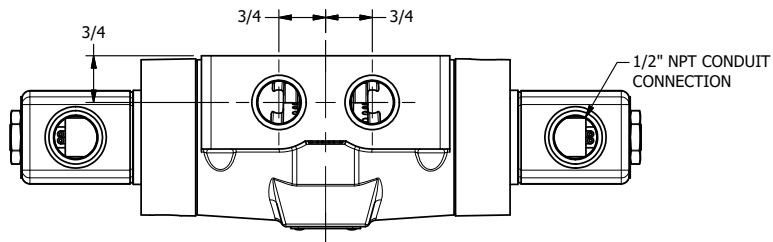

4

3

2

1

AAA
PRODUCTS
INTERNATIONAL

**AAA PRODUCTS
INTERNATIONAL**
7114 Harry Hines Blvd
Dallas, TX 75235

TITLE: 1/2" SIDE PORT, DBL SOL, 2 POS,
FRICTION POS, SOL RTRN, 300 PSI,
CLASSIC SOL

DRAWING NO.:
DIM_SS4V