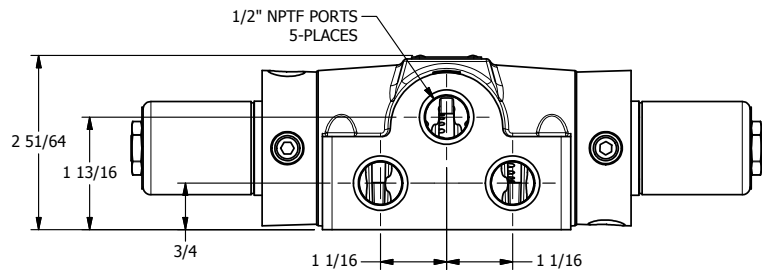

4

3

2

1

**AAA**  
PRODUCTS  
INTERNATIONAL

**AAA PRODUCTS  
INTERNATIONAL**  
7114 Harry Hines Blvd  
Dallas, TX 75235

TITLE: 1/2" SIDE PORT, DBL SOL, 2 POS,  
FRICTION POS, SOL RTRN,  
CLASSIC SOL, TAPPED VENT

DRAWING NO.:  
DIM\_SS4T

4

3

2

1

THE INFORMATION CONTAINED WITHIN THIS DOCUMENT IS PROPRIETARY TO AAA PRODUCTS AND MAY NOT BE DISCLOSED WITHOUT PRIOR WRITTEN CONSENT