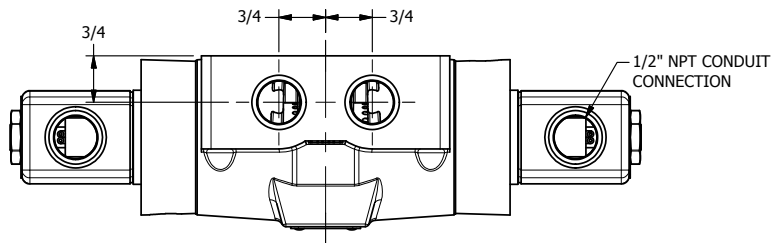

4

3

2

1

**AAA**  
PRODUCTS  
INTERNATIONAL

**AAA PRODUCTS  
INTERNATIONAL**  
7114 Harry Hines Blvd  
Dallas, TX 75235

TITLE: 1/2" SIDE PORT, DBL SOL, 2 POS,  
FRICTION POS, SOL RTRN,  
CLASSIC SOL, TAPPED VENT

DRAWING NO.:  
DIM\_SS4T

4

3

2

1

THE INFORMATION CONTAINED WITHIN THIS DOCUMENT IS PROPRIETARY TO AAA PRODUCTS AND MAY NOT BE DISCLOSED WITHOUT PRIOR WRITTEN CONSENT