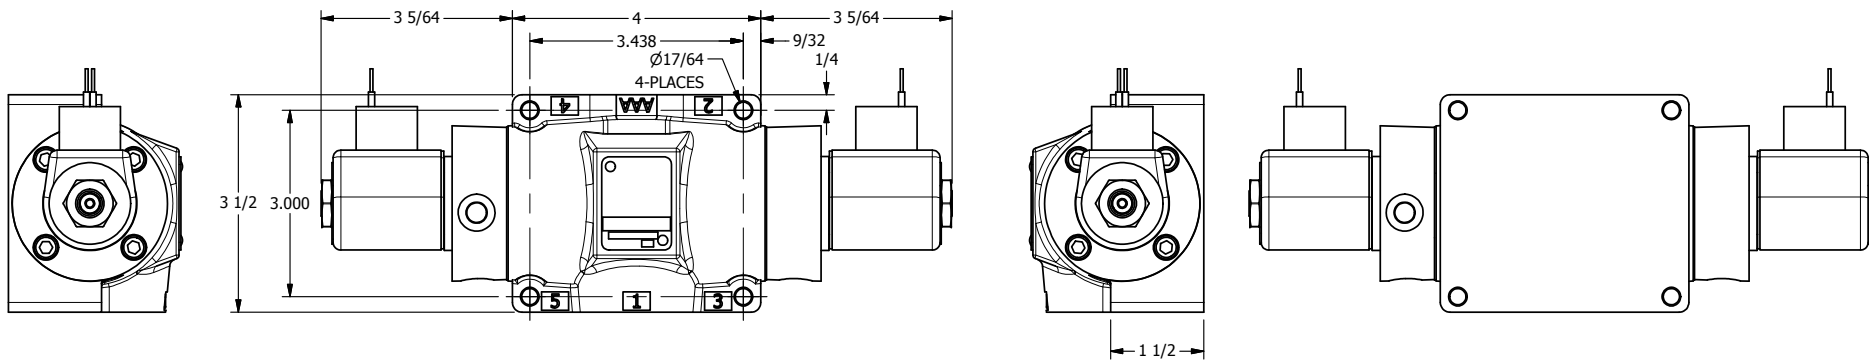

4

3

2

1

**AAA**  
PRODUCTS  
INTERNATIONAL

**AAA PRODUCTS  
INTERNATIONAL**  
7114 Harry Hines Blvd  
Dallas, TX 75235

TITLE: 1/2" SIDE PORT, DBL SOL, 2 POS,  
FRICTION POS, SOL RTRN,  
CLASSIC SOL, TAPPED VENT

DRAWING NO.:  
DIM\_SS4T

4

3

2

1

THE INFORMATION CONTAINED WITHIN THIS DOCUMENT IS PROPRIETARY TO AAA PRODUCTS AND MAY NOT BE DISCLOSED WITHOUT PRIOR WRITTEN CONSENT