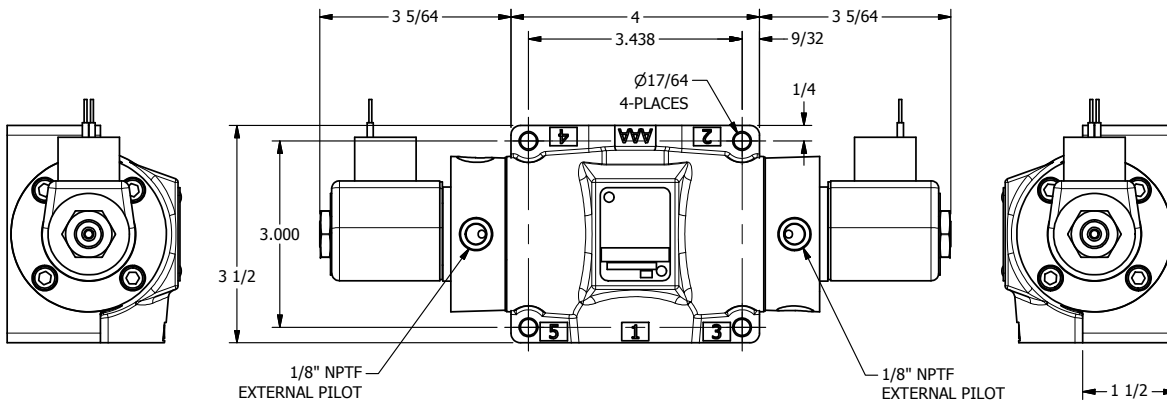

4

3

2

1

AAA
PRODUCTS
INTERNATIONAL

AAA PRODUCTS INTERNATIONAL
7114 Harry Hines Blvd
Dallas, TX 75235

TITLE: 1/2" SUBPLATE, DBL SOL, 2 POS,
FRICTION POS, SOL RTRN,
CLASSIC SOL, EXT PILOT

DRAWING NO.:
DIM_SS4PZ