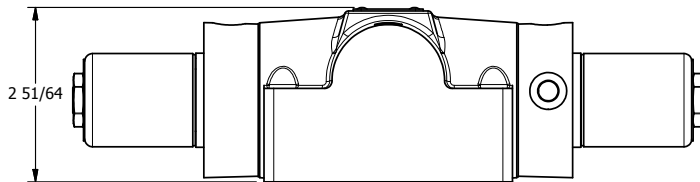

4

3

2

1

AAA
PRODUCTS
INTERNATIONAL

AAA PRODUCTS INTERNATIONAL
7114 Harry Hines Blvd
Dallas, TX 75235

TITLE: 1/2" SUBPLATE, DBL SOL, 2 POS,
FRICTION POS, SOL RTRN,
CLASSIC SOL, EXT PILOT

DRAWING NO.:
DIM_SS4PZ