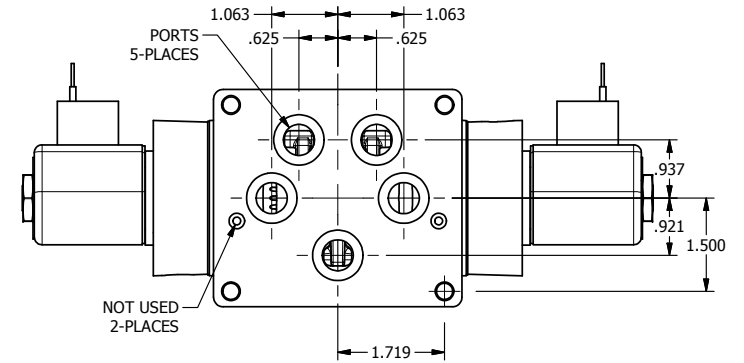

4

3

2

1

AAA
PRODUCTS
INTERNATIONAL

AAA PRODUCTS INTERNATIONAL
7114 Harry Hines Blvd
Dallas, TX 75235

TITLE: 1/2" SUBPLATE, DBL SOL, 2 POS,
FRICTION POS, SOL RTRN,
CLASSIC SOL, EXT PILOT

DRAWING NO.:
DIM_SS4PZ