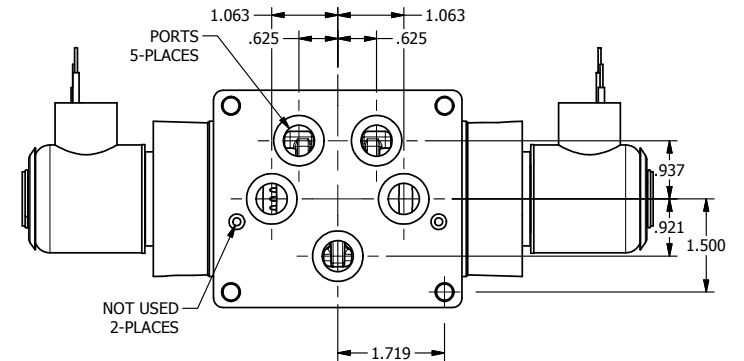

4

3

2

1

1/2" NPT CONDUIT CONNECTION

**AAA**  
PRODUCTS  
INTERNATIONAL

**AAA PRODUCTS  
INTERNATIONAL**  
7114 Harry Hines Blvd  
Dallas, TX 75235

TITLE: 1/2" SUBPLATE, DBL SOL, 2 POS,  
FRICTION POS, SOL RTRN,  
EXPL PROOF, EXT PILOT

DRAWING NO.:  
DIM\_SS4PXZ

THE INFORMATION CONTAINED WITHIN THIS DOCUMENT IS PROPRIETARY TO AAA PRODUCTS AND MAY NOT BE DISCLOSED WITHOUT PRIOR WRITTEN CONSENT

4

3

2

1