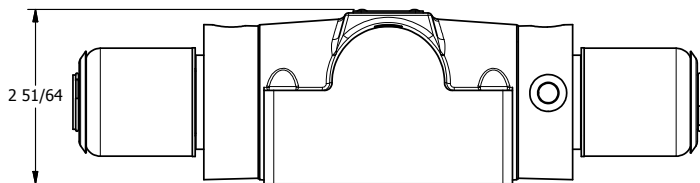

4

3

2

1

1/2" NPT CONDUIT CONNECTION

**AAA**  
PRODUCTS  
INTERNATIONAL

**AAA PRODUCTS  
INTERNATIONAL**  
7114 Harry Hines Blvd  
Dallas, TX 75235

TITLE: 1/2" SUBPLATE, DBL SOL, 2 POS,  
FRICTION POS, SOL RTRN,  
EXPL PROOF, EXT PILOT

DRAWING NO.:  
DIM\_SS4PXZ

THE INFORMATION CONTAINED WITHIN THIS DOCUMENT IS PROPRIETARY TO AAA PRODUCTS AND MAY NOT BE DISCLOSED WITHOUT PRIOR WRITTEN CONSENT

4

3

2

1