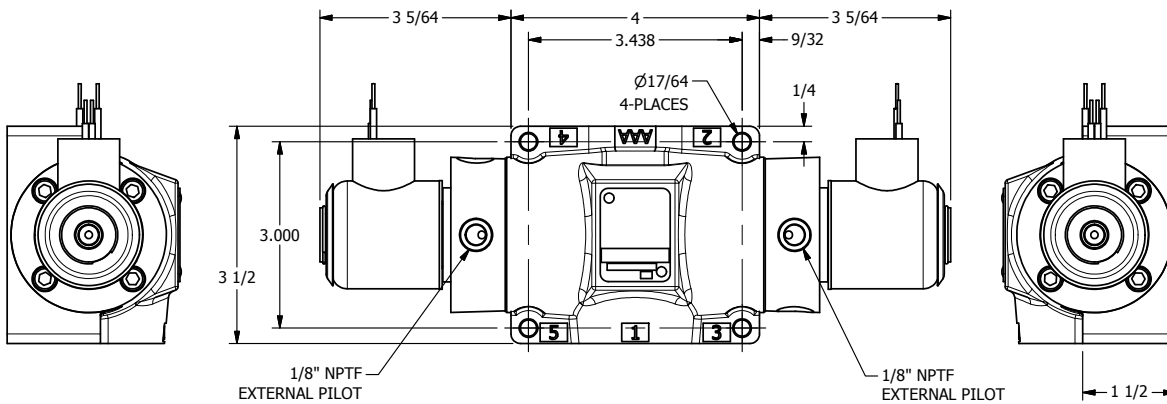

4

3

2

1

1/2" NPT CONDUIT CONNECTION

**AAA**  
PRODUCTS  
INTERNATIONAL

**AAA PRODUCTS  
INTERNATIONAL**  
7114 Harry Hines Blvd  
Dallas, TX 75235

TITLE: 1/2" SUBPLATE, DBL SOL, 2 POS,  
FRICTION POS, SOL RTRN,  
EXPL PROOF, EXT PILOT

DRAWING NO.:  
DIM\_SS4PXZ

THE INFORMATION CONTAINED WITHIN THIS DOCUMENT IS PROPRIETARY TO AAA PRODUCTS AND MAY NOT BE DISCLOSED WITHOUT PRIOR WRITTEN CONSENT

4

3

2

1