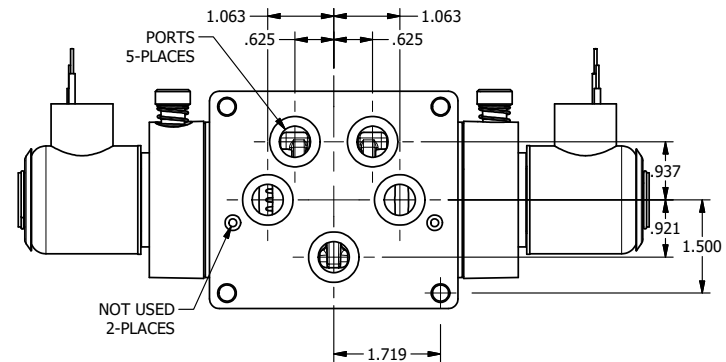

4

3

2

1

AAA
PRODUCTS
INTERNATIONAL

**AAA PRODUCTS
INTERNATIONAL**
7114 Harry Hines Blvd
Dallas, TX 75235

TITLE: 1/2" SUBPLATE, DBL SOL, 2 POS,
FRICTION POS, SOL RTRN,
EXPL PROOF, LCKNG OVRD, EXT PILOT

DRAWING NO.:
DIM_SS4PX0Z