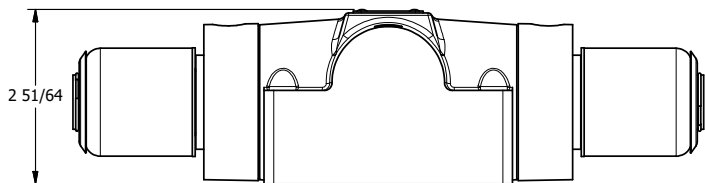

4

3

2

1

AAA
PRODUCTS
INTERNATIONAL

**AAA PRODUCTS
INTERNATIONAL**
7114 Harry Hines Blvd
Dallas, TX 75235

TITLE: 1/2" SUBPLATE, DBL SOL, 2 POS,
FRICTION POS, SOL RTRN,
EXPL PROOF, LCKNG OVRD, EXT PILOT

DRAWING NO.:
DIM_SS4PX0Z