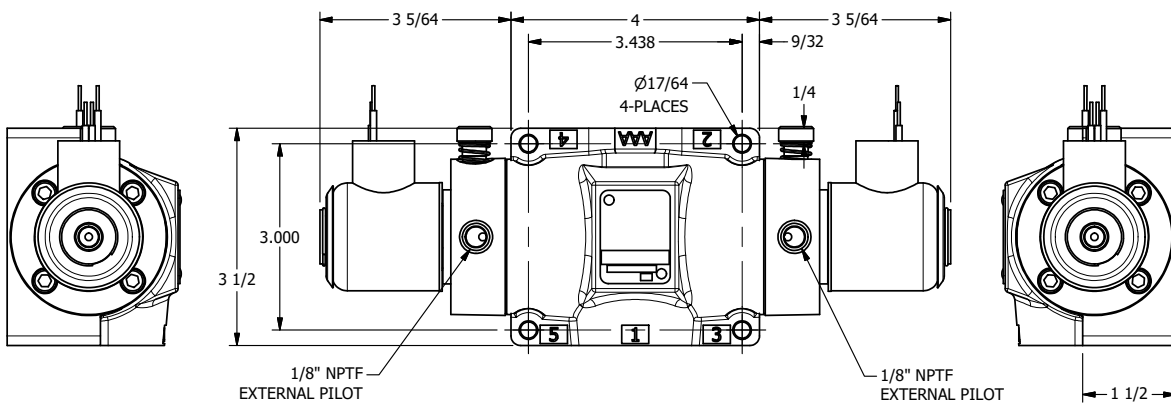

4

3

2

1

AAA
PRODUCTS
INTERNATIONAL

**AAA PRODUCTS
INTERNATIONAL**
7114 Harry Hines Blvd
Dallas, TX 75235

TITLE: 1/2" SUBPLATE, DBL SOL, 2 POS,
FRICTION POS, SOL RTRN,
EXPL PROOF, LCKNG OVRD, EXT PILOT

DRAWING NO.:
DIM_SS4PX0Z