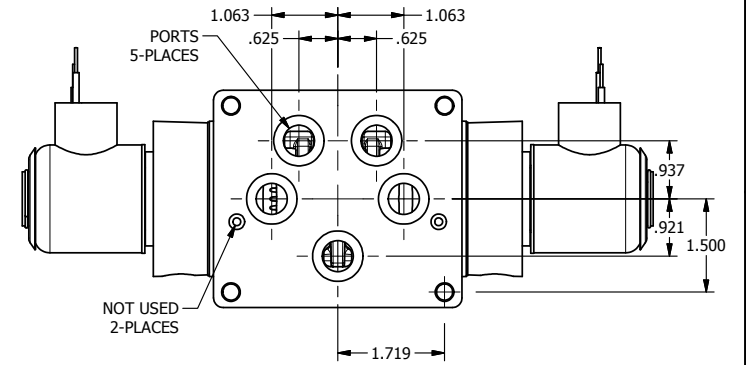

4

3

2

1

AAA
PRODUCTS
INTERNATIONAL

AAA PRODUCTS INTERNATIONAL
7114 Harry Hines Blvd
Dallas, TX 75235

TITLE: 1/2" SUBPLATE, DBL SOL, 2 POS,
FRICTION POS, SOL RTRN,
EXPL PROOF, PUSH OVRD

DRAWING NO.:
DIM_SS4PXOP