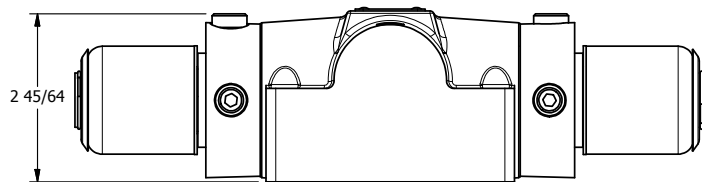

4

3

2

1

AAA
PRODUCTS
INTERNATIONAL

AAA PRODUCTS INTERNATIONAL
7114 Harry Hines Blvd
Dallas, TX 75235

TITLE: 1/2" SUBPLATE, DBL SOL, 2 POS,
FRICTION POS, SOL RTRN,
EXPL PROOF, PUSH OVRD

DRAWING NO.:
DIM_SS4PXOP