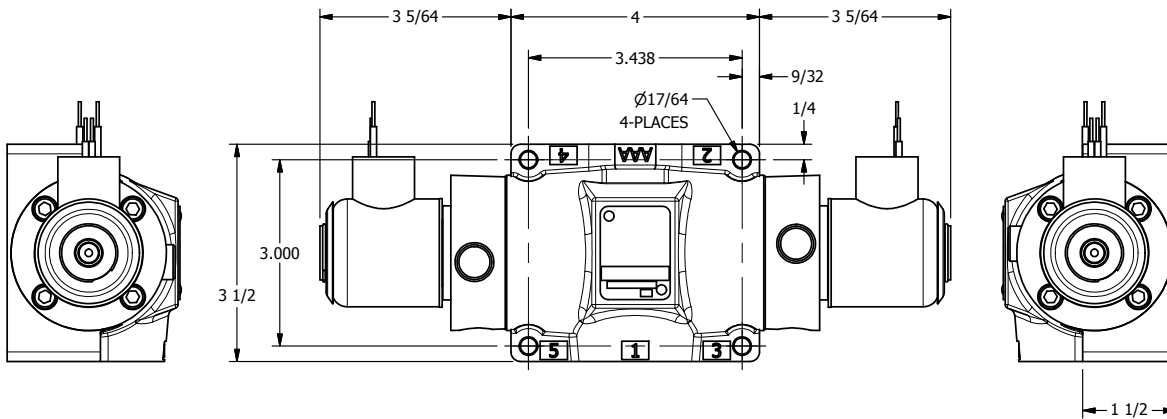

4

3

2

1

AAA
PRODUCTS
INTERNATIONAL

AAA PRODUCTS INTERNATIONAL
7114 Harry Hines Blvd
Dallas, TX 75235

TITLE: 1/2" SUBPLATE, DBL SOL, 2 POS,
FRICTION POS, SOL RTRN,
EXPL PROOF, PUSH OVRD

DRAWING NO.:
DIM_SS4PXOP