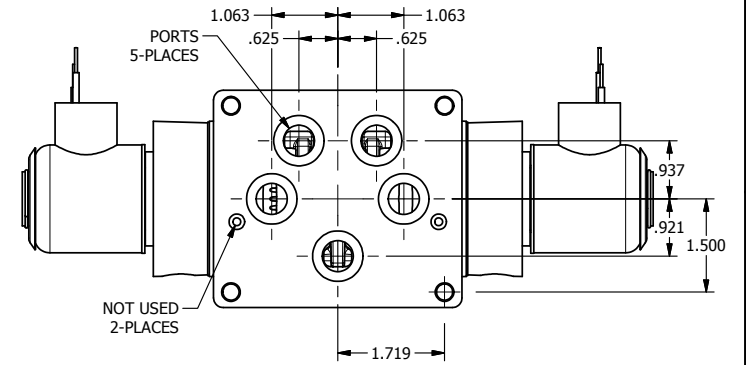

4

3

2

1

**AAA**  
PRODUCTS  
INTERNATIONAL

**AAA PRODUCTS INTERNATIONAL**  
7114 Harry Hines Blvd  
Dallas, TX 75235

TITLE: 1/2" SUBPLATE, DBL SOL, 2 POS,  
FRICTION POS, SOL RTRN,  
EXPL PROOF, NON-LCKNG OVRD

DRAWING NO.:  
DIM\_SS4PXON

THE INFORMATION CONTAINED WITHIN THIS DOCUMENT IS PROPRIETARY TO AAA PRODUCTS AND MAY NOT BE DISCLOSED WITHOUT PRIOR WRITTEN CONSENT

4

3

2

1

B

B