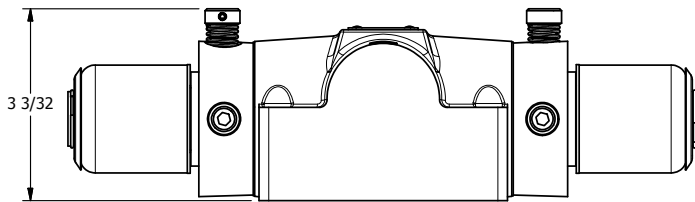

4

3

2

1

**AAA**  
PRODUCTS  
INTERNATIONAL

**AAA PRODUCTS INTERNATIONAL**  
7114 Harry Hines Blvd  
Dallas, TX 75235

TITLE: 1/2" SUBPLATE, DBL SOL, 2 POS,  
FRICTION POS, SOL RTRN,  
EXPL PROOF, NON-LCKNG OVRD