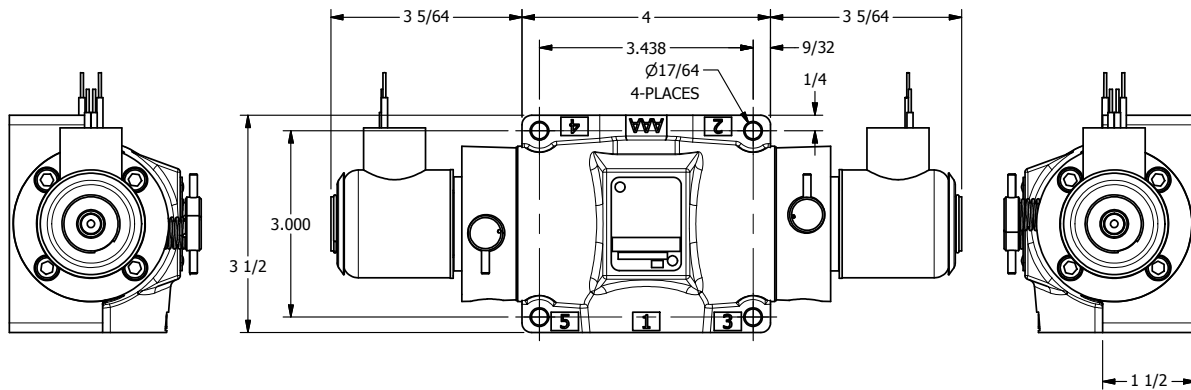

4

3

2

1

**AAA**  
PRODUCTS  
INTERNATIONAL

**AAA PRODUCTS INTERNATIONAL**  
7114 Harry Hines Blvd  
Dallas, TX 75235

TITLE: 1/2" SUBPLATE, DBL SOL, 2 POS,  
FRICTION POS, SOL RTRN,  
EXPL PROOF, NON-LCKNG OVRD

DRAWING NO.:  
DIM\_SS4PXON

THE INFORMATION CONTAINED WITHIN THIS DOCUMENT IS PROPRIETARY TO AAA PRODUCTS AND MAY NOT BE DISCLOSED WITHOUT PRIOR WRITTEN CONSENT

4

3

2

1

B

B