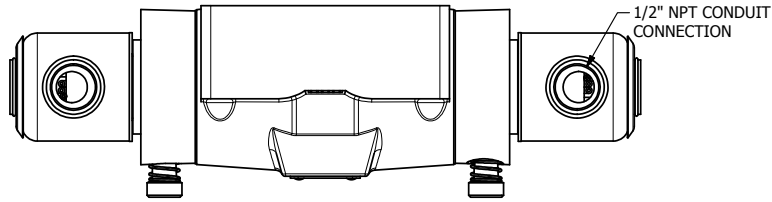

4

3

2

1

**AAA**  
PRODUCTS  
INTERNATIONAL

**AAA PRODUCTS  
INTERNATIONAL**  
7114 Harry Hines Blvd  
Dallas, TX 75235

TITLE: 1/2" SUBPLATE, DBL SOL, 2 POS,  
FRICTION POS, SOL RTRN,  
EXPL PROOF, LCKNG OVRD