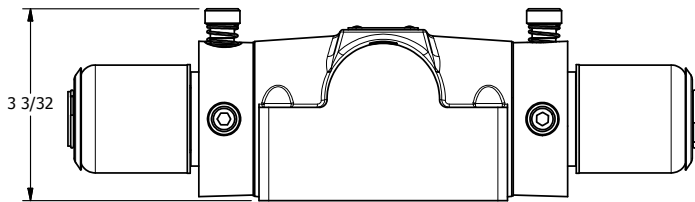

4

3

2

1

**AAA**  
PRODUCTS  
INTERNATIONAL

**AAA PRODUCTS  
INTERNATIONAL**  
7114 Harry Hines Blvd  
Dallas, TX 75235

TITLE: 1/2" SUBPLATE, DBL SOL, 2 POS,  
FRICTION POS, SOL RTRN,  
EXPL PROOF, LCKNG OVRD

DRAWING NO.:  
DIM\_SS4PXO

THE INFORMATION CONTAINED WITHIN THIS DOCUMENT IS PROPRIETARY TO AAA PRODUCTS AND MAY NOT BE DISCLOSED WITHOUT PRIOR WRITTEN CONSENT

4

3

2

1