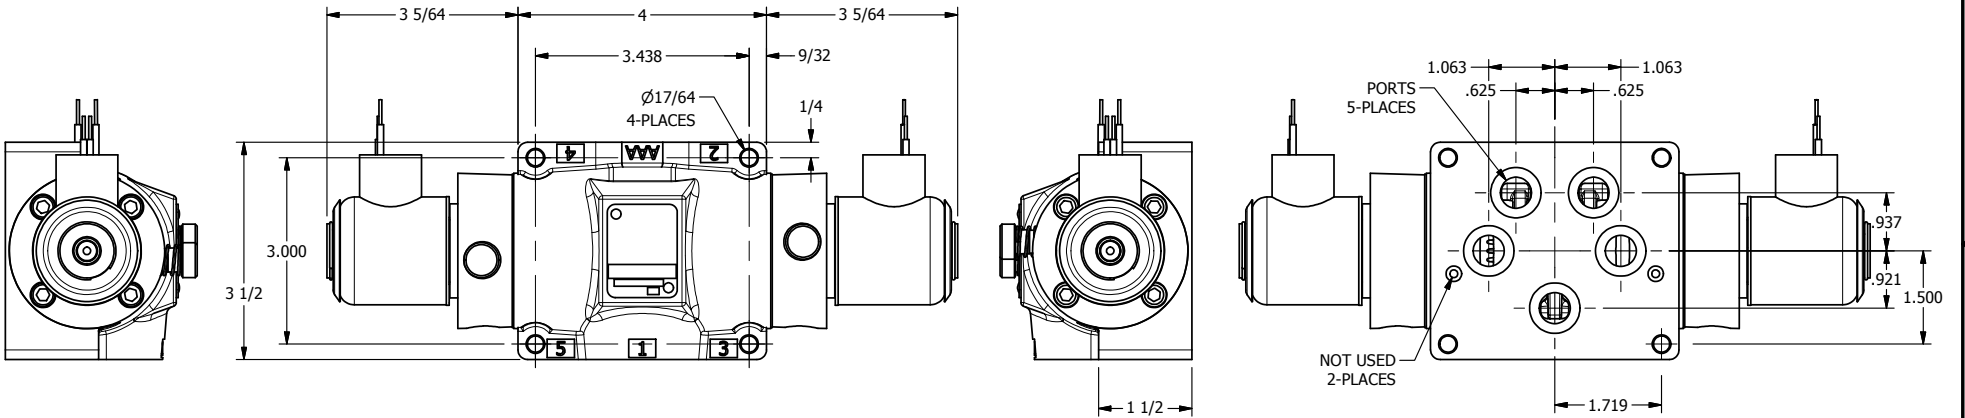

4

3

2

1

**AAA**  
PRODUCTS  
INTERNATIONAL

**AAA PRODUCTS  
INTERNATIONAL**  
7114 Harry Hines Blvd  
Dallas, TX 75235

TITLE: 1/2" SUBPLATE, DBL SOL, 2 POS,  
FRICTION POS, SOL RTRN,  
EXPL PROOF, LCKNG OVRD

DRAWING NO.:  
DIM\_SS4PXO

THE INFORMATION CONTAINED WITHIN THIS DOCUMENT IS PROPRIETARY TO AAA PRODUCTS AND MAY NOT BE DISCLOSED WITHOUT PRIOR WRITTEN CONSENT

4

3

2

1