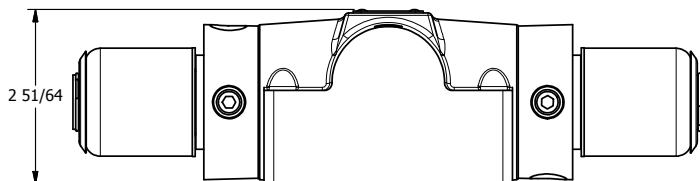

4

3

2

1

AAA
PRODUCTS
INTERNATIONAL

**AAA PRODUCTS
INTERNATIONAL**
7114 Harry Hines Blvd
Dallas, TX 75235

TITLE: 1/2" SUBPLATE, DBL SOL, 2 POS,
FRICTION POS, SOL RTRN,
EXPL PROOF

DRAWING NO.:
DIM_SS4PX