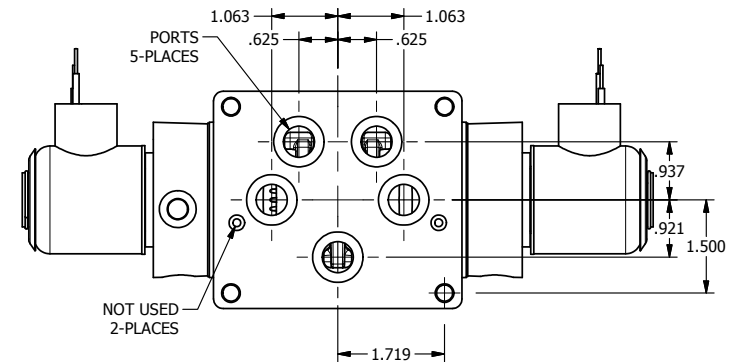

4

3

2

1

AAA
PRODUCTS
INTERNATIONAL

**AAA PRODUCTS
INTERNATIONAL**
7114 Harry Hines Blvd
Dallas, TX 75235

TITLE: 1/2" SUBPLATE, DBL SOL, 2 POS,
FRICTION POS, SOL RTRN,
EXPL PROOF

DRAWING NO.:
DIM_SS4PX