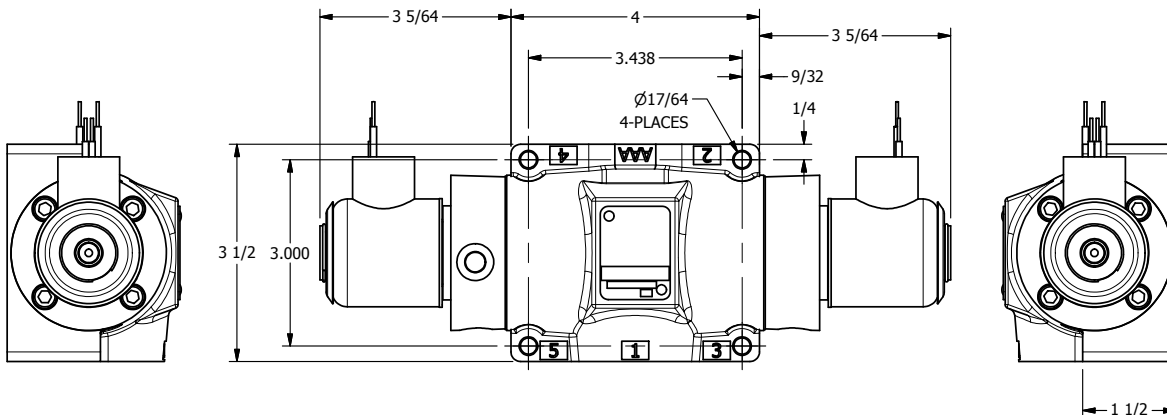

4

3

2

1

AAA
PRODUCTS
INTERNATIONAL

**AAA PRODUCTS
INTERNATIONAL**
7114 Harry Hines Blvd
Dallas, TX 75235

TITLE: 1/2" SUBPLATE, DBL SOL, 2 POS,
FRICTION POS, SOL RTRN,
EXPL PROOF

DRAWING NO.:
DIM_SS4PX