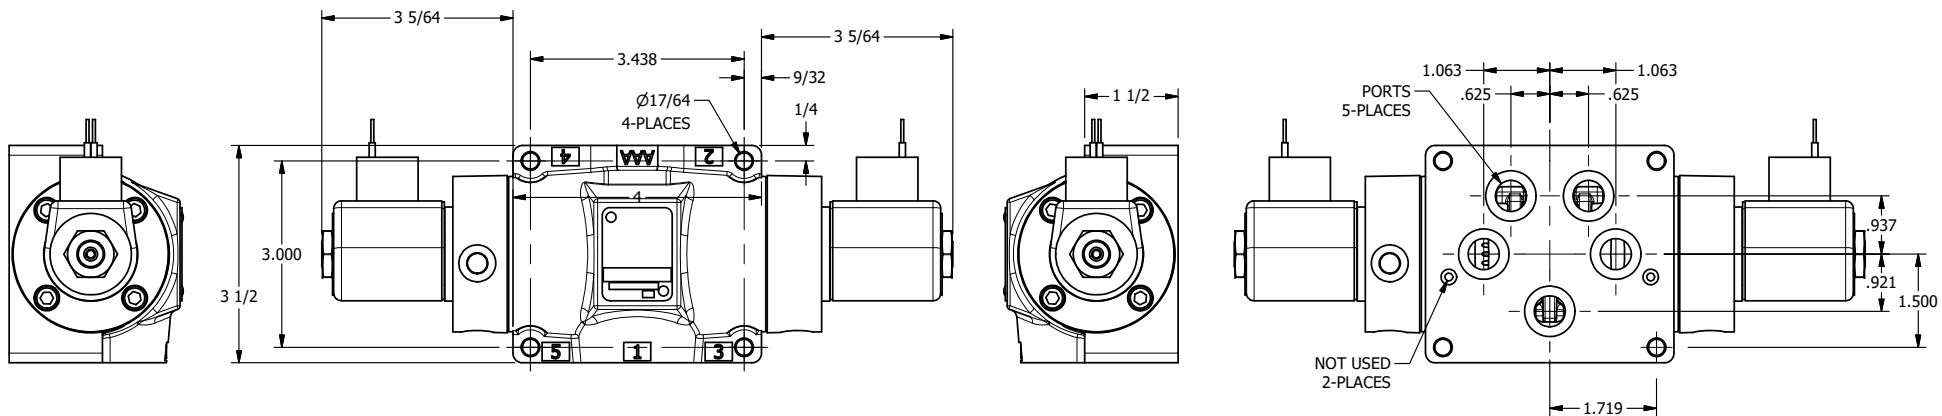

4

3

2

1

B

B

A

A

A

A

4

3

2

1

AAA
PRODUCTS
INTERNATIONAL

**AAA PRODUCTS
INTERNATIONAL**
7114 Harry Hines Blvd
Dallas, TX 75235

TITLE: 1/2" SUBPLATE, DBL SOL, 2 POS,
FRICTION POS, SOL RTRN,
CLASSIC SOL, 300 PSI

DRAWING NO.:
DIM_SS4PV

THE INFORMATION CONTAINED WITHIN THIS DOCUMENT IS PROPRIETARY TO AAA PRODUCTS AND MAY NOT BE DISCLOSED WITHOUT PRIOR WRITTEN CONSENT