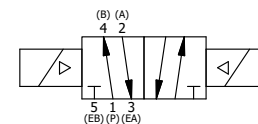

4

3

2

1

B

B

A

A

A

A

4

3

2

1

AAA
PRODUCTS
INTERNATIONAL

**AAA PRODUCTS
INTERNATIONAL**
7114 Harry Hines Blvd
Dallas, TX 75235

TITLE: 1/2" SUBPLATE, DBL SOL, 2 POS,
FRICTION POS, SOL RTRN,
CLASSIC SOL, 300 PSI

DRAWING NO.:
DIM_SS4PV

THE INFORMATION CONTAINED WITHIN THIS DOCUMENT IS PROPRIETARY TO AAA PRODUCTS AND MAY NOT BE DISCLOSED WITHOUT PRIOR WRITTEN CONSENT