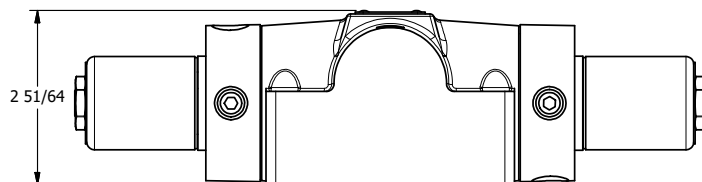

4

3

2

1

B

B

A

A

A

A

4

3

2

1

AAA
PRODUCTS
INTERNATIONAL

**AAA PRODUCTS
INTERNATIONAL**
7114 Harry Hines Blvd
Dallas, TX 75235

TITLE: 1/2" SUBPLATE, DBL SOL, 2 POS,
FRICTION POS, SOL RTRN,
CLASSIC SOL, 300 PSI

DRAWING NO.:
DIM_SS4PV

THE INFORMATION CONTAINED WITHIN THIS DOCUMENT IS PROPRIETARY TO AAA PRODUCTS AND MAY NOT BE DISCLOSED WITHOUT PRIOR WRITTEN CONSENT