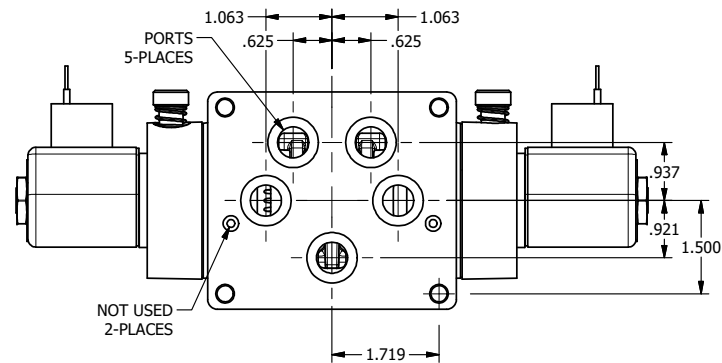

4

3

2

1

**AAA**  
PRODUCTS  
INTERNATIONAL

**AAA PRODUCTS INTERNATIONAL**  
7114 Harry Hines Blvd  
Dallas, TX 75235

TITLE: 1/2" SUBPLATE, DBL SOL, 2 POS,  
FRICTION POS, SOL RTRN,  
CLASSIC SOL, LCKNG OVRD, EXT PILOT

DRAWING NO.:  
DIM\_SS4POZ

THE INFORMATION CONTAINED WITHIN THIS DOCUMENT IS PROPRIETARY TO AAA PRODUCTS AND MAY NOT BE DISCLOSED WITHOUT PRIOR WRITTEN CONSENT

4

3

2

B

B

A