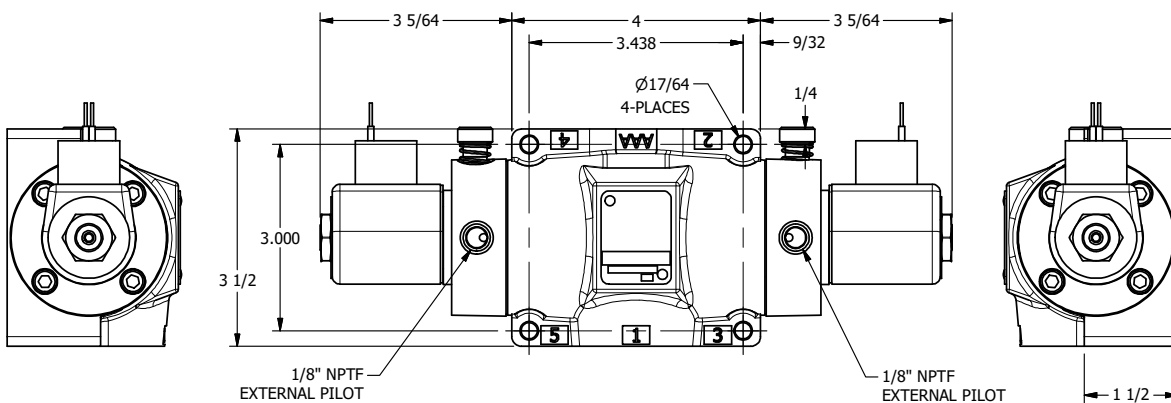

4

3

2

1

**AAA**  
PRODUCTS  
INTERNATIONAL

**AAA PRODUCTS INTERNATIONAL**  
7114 Harry Hines Blvd  
Dallas, TX 75235

TITLE: 1/2" SUBPLATE, DBL SOL, 2 POS,  
FRICTION POS, SOL RTRN,  
CLASSIC SOL, LCKNG OVRD, EXT PILOT

DRAWING NO.:  
DIM\_SS4POZ

THE INFORMATION CONTAINED WITHIN THIS DOCUMENT IS PROPRIETARY TO AAA PRODUCTS AND MAY NOT BE DISCLOSED WITHOUT PRIOR WRITTEN CONSENT

4

3

2

B

B

A