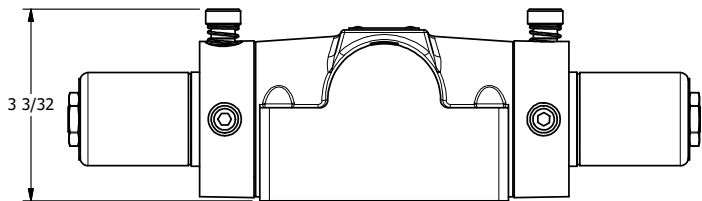

4

3

2

1

AAA PRODUCTS INTERNATIONAL
7114 Harry Hines Blvd
Dallas, TX 75235

TITLE: 1/2" SUBPLATE, DBL SOL, 2 POS,
SOL RTN, CLASSIC,
LCKNG OVRD, TPD VENT

DRAWING NO.:

DIM_SS4POT