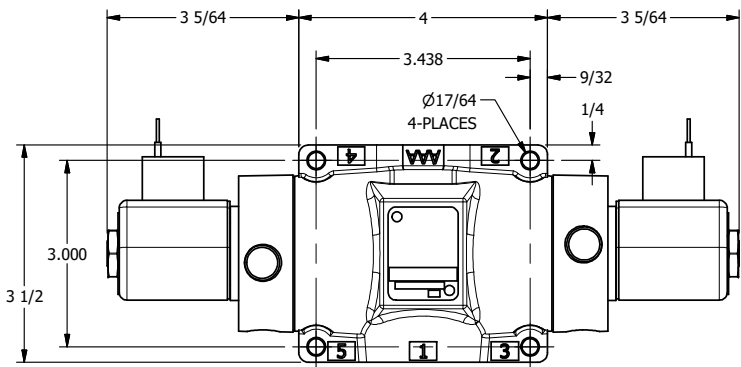

4

3

2

1

AAA PRODUCTS INTERNATIONAL
7114 Harry Hines Blvd
Dallas, TX 75235

TITLE: 1/2" SUBPLATE, DBL SOL, 2 POS,
SOL RTN, CLASSIC,
LCKNG OVRD, TPD VENT

DRAWING NO.:

DIM_SS4POT