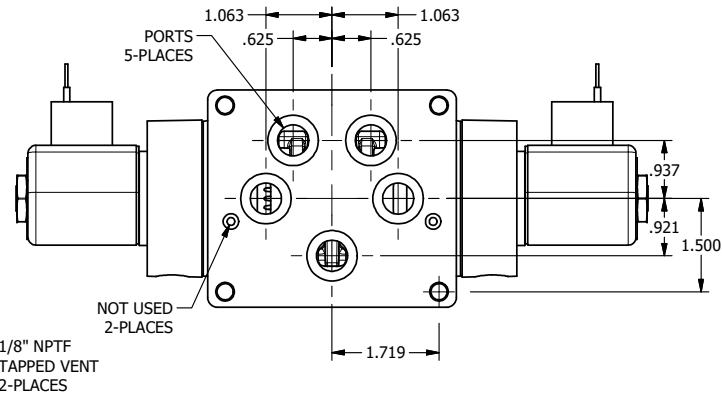

4

3

2

1

AAA PRODUCTS INTERNATIONAL
7114 Harry Hines Blvd
Dallas, TX 75235

TITLE: 1/2" SUBPLATE, DBL SOL, 2 POS,
SOL RTN, CLASSIC,
LCKNG OVRD, TPD VENT

DRAWING NO.:

DIM_SS4POT