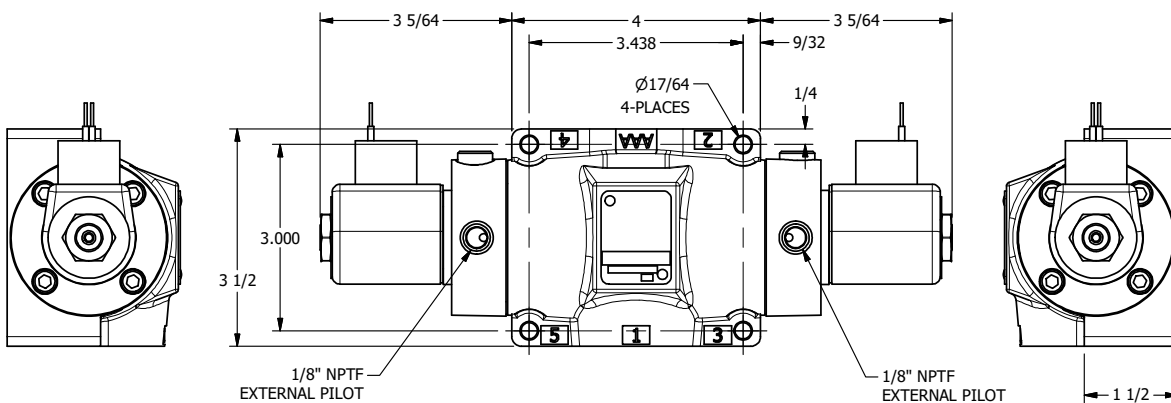

4

3

2

1

AAA
PRODUCTS
INTERNATIONAL

AAA PRODUCTS INTERNATIONAL
7114 Harry Hines Blvd
Dallas, TX 75235

TITLE: 1/2" SUBPLATE, DBL SOL, 2 POS,
FRICTION POS, SOL RTRN,
PUSH OVRD, EXT PILOT

DRAWING NO.:
DIM_SS4POPZ