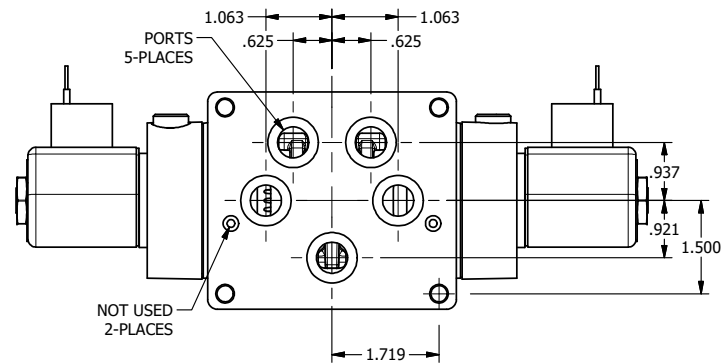

4

3

2

1

AAA
PRODUCTS
INTERNATIONAL

AAA PRODUCTS INTERNATIONAL
7114 Harry Hines Blvd
Dallas, TX 75235

TITLE: 1/2" SUBPLATE, DBL SOL, 2 POS,
FRICTION POS, SOL RTRN,
PUSH OVRD, EXT PILOT

DRAWING NO.:
DIM_SS4POPZ