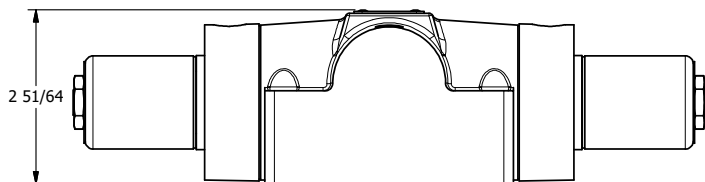

4

3

2

1

AAA
PRODUCTS
INTERNATIONAL

AAA PRODUCTS INTERNATIONAL
7114 Harry Hines Blvd
Dallas, TX 75235

TITLE: 1/2" SUBPLATE, DBL SOL, 2 POS,
FRICTION POS, SOL RTRN,
PUSH OVRD, EXT PILOT

DRAWING NO.:
DIM_SS4POPZ