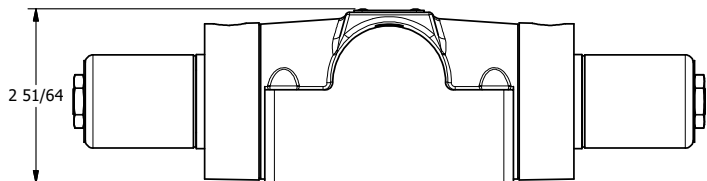

4

3

2

1

1/8" NPTF TAPPED VENT

1/8" NPTF EXTERNAL PILOT

1/8" NPTF EXTERNAL PILOT

1/8" NPTF TAPPED VENT

**AAA**  
PRODUCTS  
INTERNATIONAL

**AAA PRODUCTS INTERNATIONAL**  
7114 Harry Hines Blvd  
Dallas, TX 75235

TITLE: 1/2" SUBPLATE, DBL SOL, 2 POS,  
SOL RTRN, CLASSIC SOL,  
PUSH OVRD, TPD VENT, EXT PILOT