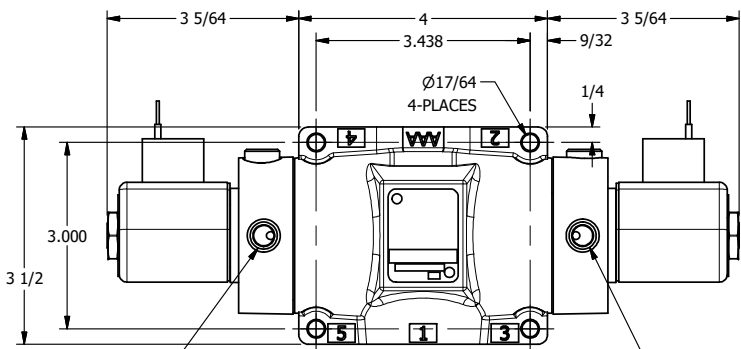

4

3

2

1

1/8" NPTF TAPPED VENT

1/8" NPTF EXTERNAL PILOT

1/8" NPTF EXTERNAL PILOT

1/8" NPTF TAPPED VENT

**AAA**  
PRODUCTS  
INTERNATIONAL

**AAA PRODUCTS INTERNATIONAL**  
7114 Harry Hines Blvd  
Dallas, TX 75235

TITLE: 1/2" SUBPLATE, DBL SOL, 2 POS,  
SOL RTRN, CLASSIC SOL,  
PUSH OVRD, TPD VENT, EXT PILOT

DRAWING NO.:  
DIM\_SS4POPTZ

THE INFORMATION CONTAINED WITHIN THIS DOCUMENT IS PROPRIETARY TO AAA PRODUCTS AND MAY NOT BE DISCLOSED WITHOUT PRIOR WRITTEN CONSENT

4

3

2

1