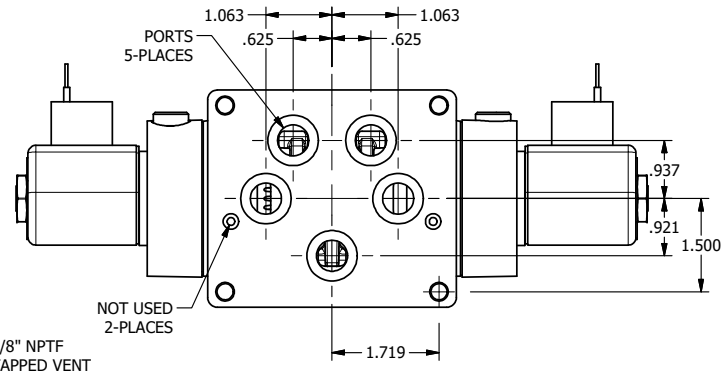

4

3

2

1

1/8" NPTF TAPPED VENT

1/8" NPTF EXTERNAL PILOT

1/8" NPTF EXTERNAL PILOT

1/8" NPTF TAPPED VENT

**AAA**  
PRODUCTS  
INTERNATIONAL

**AAA PRODUCTS INTERNATIONAL**  
7114 Harry Hines Blvd  
Dallas, TX 75235

TITLE: 1/2" SUBPLATE, DBL SOL, 2 POS,  
SOL RTRN, CLASSIC SOL,  
PUSH OVRD, TPD VENT, EXT PILOT