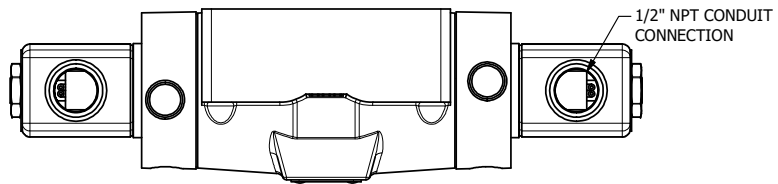

4

3

2

1

1/8" NPTF TAPPED VENT

1/8" NPTF EXTERNAL PILOT

1/8" NPTF EXTERNAL PILOT

1/8" NPTF TAPPED VENT

**AAA**  
PRODUCTS  
INTERNATIONAL

**AAA PRODUCTS INTERNATIONAL**  
7114 Harry Hines Blvd  
Dallas, TX 75235

TITLE: 1/2" SUBPLATE, DBL SOL, 2 POS,  
SOL RTRN, CLASSIC SOL,  
PUSH OVRD, TPD VENT, EXT PILOT