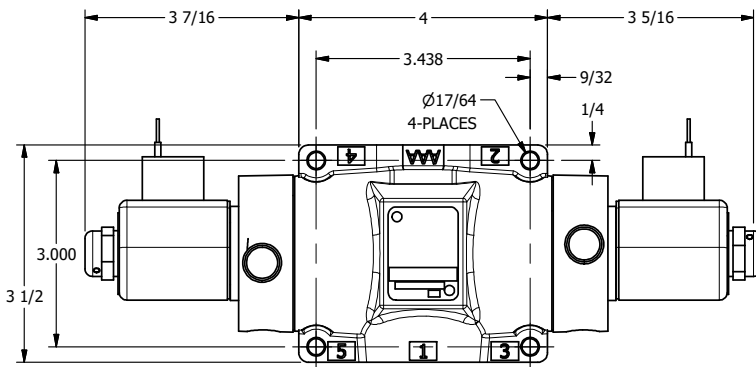

4

3

2

1

AAA
PRODUCTS
INTERNATIONAL

**AAA PRODUCTS
INTERNATIONAL**
7114 Harry Hines Blvd
Dallas, TX 75235

TITLE: 1/2" SUBPLATE, DBL SOL, 2 POS,
FRICTN POS, SOL RTRN, CLASSIC SOL,
PUSH OVRD, DUST EXCLUDER

DRAWING NO.:
DIM_SS4POPL