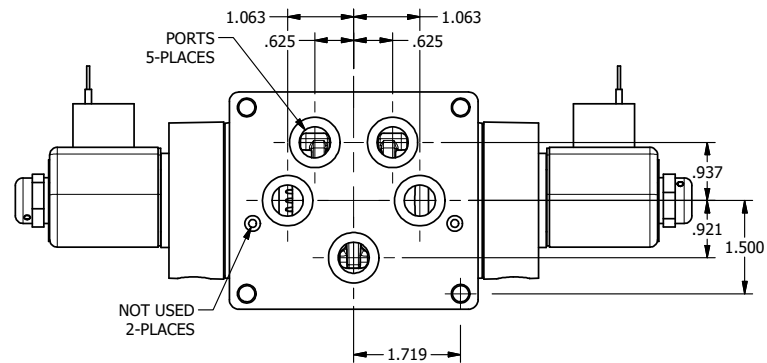

4

3

2

1

AAA
PRODUCTS
INTERNATIONAL

**AAA PRODUCTS
INTERNATIONAL**
7114 Harry Hines Blvd
Dallas, TX 75235

TITLE: 1/2" SUBPLATE, DBL SOL, 2 POS,
FRICTN POS, SOL RTRN, CLASSIC SOL,
PUSH OVRD, DUST EXCLUDER

DRAWING NO.:
DIM_SS4POPL