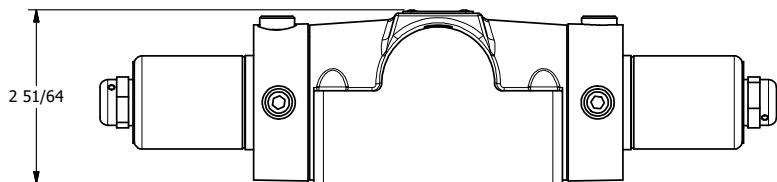

4

3

2

1

AAA
PRODUCTS
INTERNATIONAL

**AAA PRODUCTS
INTERNATIONAL**
7114 Harry Hines Blvd
Dallas, TX 75235

TITLE: 1/2" SUBPLATE, DBL SOL, 2 POS,
FRICTN POS, SOL RTRN, CLASSIC SOL,
PUSH OVRD, DUST EXCLUDER

DRAWING NO.:
DIM_SS4POPL