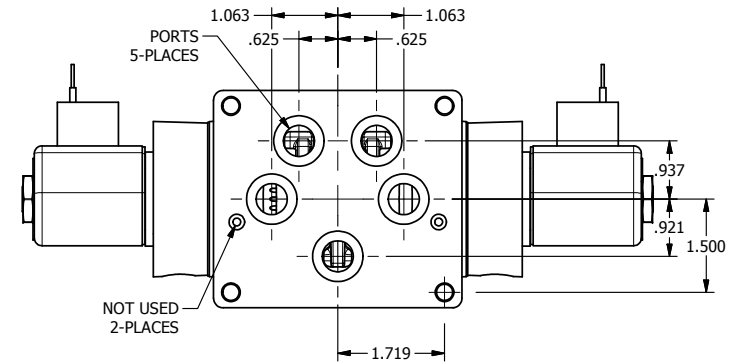

4

3

2

1

B

B

A

A

A

A

4

3

2

1

AAA
PRODUCTS
INTERNATIONAL

**AAA PRODUCTS
INTERNATIONAL**
7114 Harry Hines Blvd
Dallas, TX 75235

TITLE: 1/2" SUBPLATE, DBL SOL, 2 POS,
FRICTION POS, SOL RTRN,
CLASSIC SOL, PUSH OVRD

DRAWING NO.:
DIM_SS4POP

THE INFORMATION CONTAINED WITHIN THIS DOCUMENT IS PROPRIETARY TO AAA PRODUCTS AND MAY NOT BE DISCLOSED WITHOUT PRIOR WRITTEN CONSENT