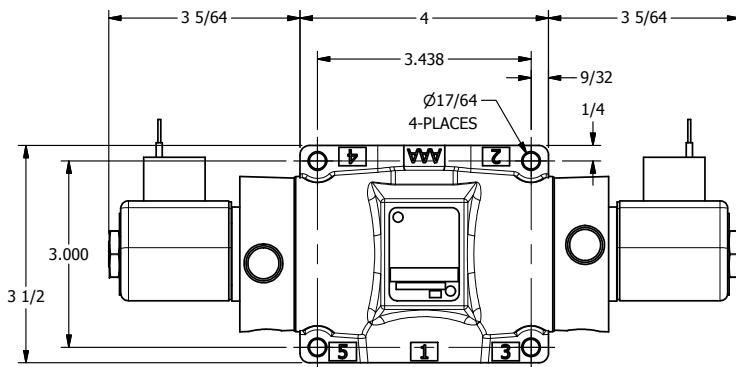

4

3

2

1

B

B

A

A

A

A

4

3

2

1

AAA
PRODUCTS
INTERNATIONAL

**AAA PRODUCTS
INTERNATIONAL**
7114 Harry Hines Blvd
Dallas, TX 75235

TITLE: 1/2" SUBPLATE, DBL SOL, 2 POS,
FRICTION POS, SOL RTRN,
CLASSIC SOL, PUSH OVRD

DRAWING NO.:
DIM_SS4POP

THE INFORMATION CONTAINED WITHIN THIS DOCUMENT IS PROPRIETARY TO AAA PRODUCTS AND MAY NOT BE DISCLOSED WITHOUT PRIOR WRITTEN CONSENT