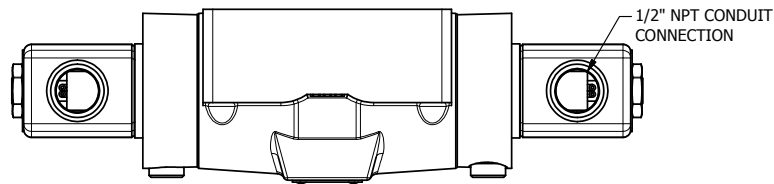

4

3

2

1

B

B

A

A

A

A

4

3

2

1

AAA
PRODUCTS
INTERNATIONAL

**AAA PRODUCTS
INTERNATIONAL**
7114 Harry Hines Blvd
Dallas, TX 75235

TITLE: 1/2" SUBPLATE, DBL SOL, 2 POS,
FRICTION POS, SOL RTRN,
CLASSIC SOL, PUSH OVRD

DRAWING NO.:
DIM_SS4POP

THE INFORMATION CONTAINED WITHIN THIS DOCUMENT IS PROPRIETARY TO AAA PRODUCTS AND MAY NOT BE DISCLOSED WITHOUT PRIOR WRITTEN CONSENT