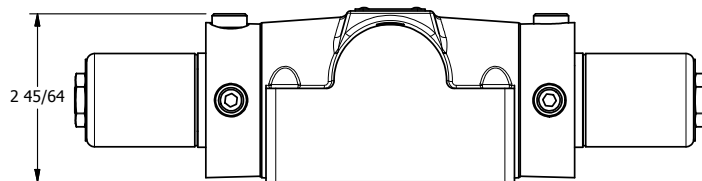

4

3

2

1

B

B

A

A

A

A

4

3

2

1

AAA
PRODUCTS
INTERNATIONAL

**AAA PRODUCTS
INTERNATIONAL**
7114 Harry Hines Blvd
Dallas, TX 75235

TITLE: 1/2" SUBPLATE, DBL SOL, 2 POS,
FRICTION POS, SOL RTRN,
CLASSIC SOL, PUSH OVRD

DRAWING NO.:
DIM_SS4POP

THE INFORMATION CONTAINED WITHIN THIS DOCUMENT IS PROPRIETARY TO AAA PRODUCTS AND MAY NOT BE DISCLOSED WITHOUT PRIOR WRITTEN CONSENT