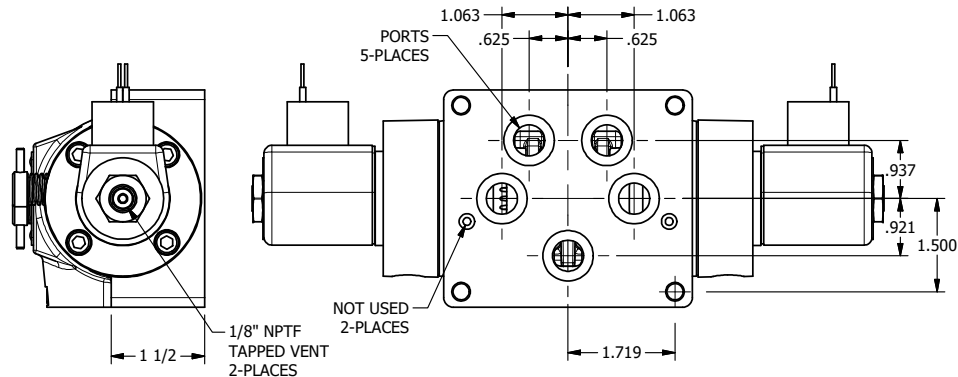

4

3

2

1

AAA
PRODUCTS
INTERNATIONAL

**AAA PRODUCTS
INTERNATIONAL**
7114 Harry Hines Blvd
Dallas, TX 75235

TITLE: 1/2" SUBPLATE, DBL SOL, 2 POS,
SOL RTN, CLASSIC,
NON-LCKNG OVRD, TPD VENT

DRAWING NO.:
DIM_SS4PONT