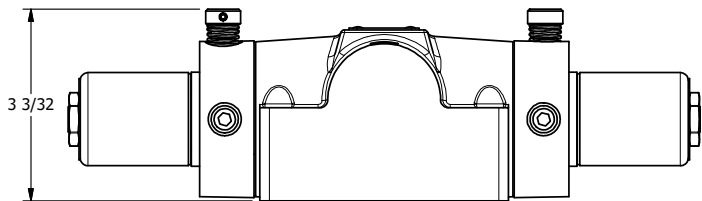

4

3

2

1

AAA
PRODUCTS
INTERNATIONAL

**AAA PRODUCTS
INTERNATIONAL**
7114 Harry Hines Blvd
Dallas, TX 75235

TITLE: 1/2" SUBPLATE, DBL SOL, 2 POS,
SOL RTN, CLASSIC,
NON-LCKNG OVRD, TPD VENT

DRAWING NO.:
DIM_SS4PONT