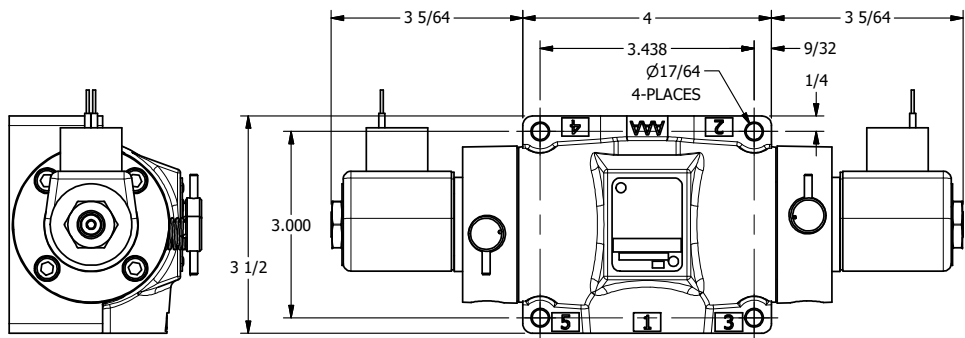

4

3

2

1

AAA
PRODUCTS
INTERNATIONAL

**AAA PRODUCTS
INTERNATIONAL**
7114 Harry Hines Blvd
Dallas, TX 75235

TITLE: 1/2" SUBPLATE, DBL SOL, 2 POS,
SOL RTN, CLASSIC,
NON-LCKNG OVRD, TPD VENT

DRAWING NO.:
DIM_SS4PONT