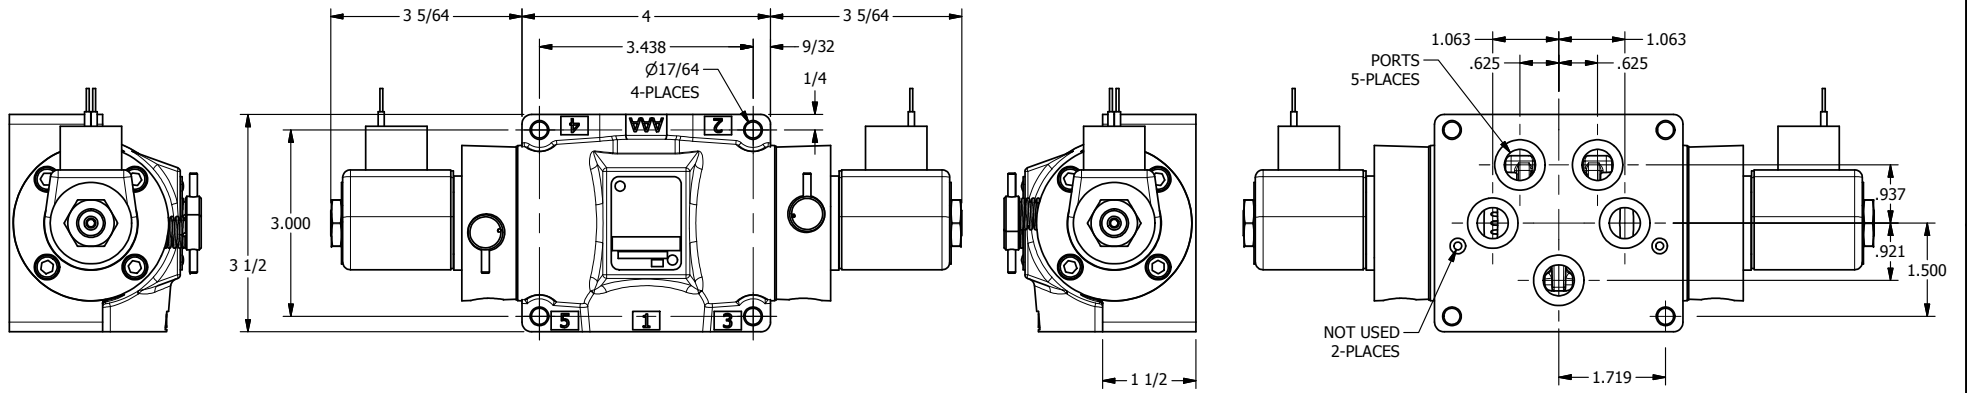

4

3

2

1

B

B

A

A

A

A

4

3

2

1

AAA
PRODUCTS
INTERNATIONAL

**AAA PRODUCTS
INTERNATIONAL**
7114 Harry Hines Blvd
Dallas, TX 75235

TITLE: 1/2" SUBPLATE, DBL SOL, 2 POS,
FRICTION POS, SOL RTRN,
CLASSIC SOL, NON-LCKNG OVRD

DRAWING NO.:
DIM_SS4PON

THE INFORMATION CONTAINED WITHIN THIS DOCUMENT IS PROPRIETARY TO AAA PRODUCTS AND MAY NOT BE DISCLOSED WITHOUT PRIOR WRITTEN CONSENT