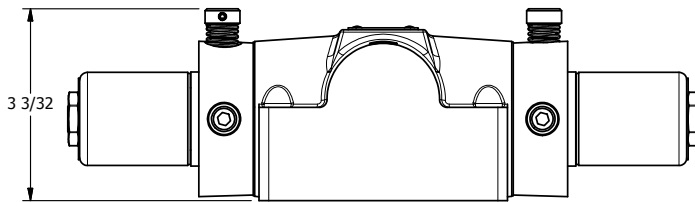

4

3

2

1

B

B

A

A

A

A

4

3

2

1

AAA
PRODUCTS
INTERNATIONAL

**AAA PRODUCTS
INTERNATIONAL**
7114 Harry Hines Blvd
Dallas, TX 75235

TITLE: 1/2" SUBPLATE, DBL SOL, 2 POS,
FRICTION POS, SOL RTRN,
CLASSIC SOL, NON-LCKNG OVRD

DRAWING NO.:
DIM_SS4PON

THE INFORMATION CONTAINED WITHIN THIS DOCUMENT IS PROPRIETARY TO AAA PRODUCTS AND MAY NOT BE DISCLOSED WITHOUT PRIOR WRITTEN CONSENT