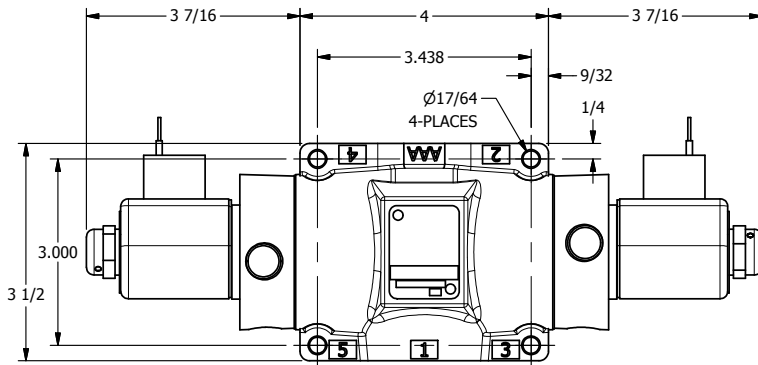

4

3

2

1

AAA
PRODUCTS
INTERNATIONAL

**AAA PRODUCTS
INTERNATIONAL**
7114 Harry Hines Blvd
Dallas, TX 75235

TITLE: 1/2" SUBPLATE, DBL SOL, 2 POS,
FRICTN POS, SOL RTRN, CLASSIC SOL,
LCKNG OVRD, DUST EXCLDR

DRAWING NO.:
DIM_SS4POL