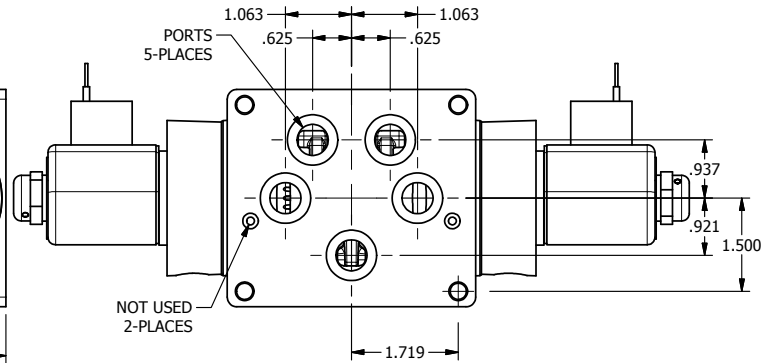

4

3

2

1

AAA
PRODUCTS
INTERNATIONAL

**AAA PRODUCTS
INTERNATIONAL**
7114 Harry Hines Blvd
Dallas, TX 75235

TITLE: 1/2" SUBPLATE, DBL SOL, 2 POS,
FRICTN POS, SOL RTRN, CLASSIC SOL,
LCKNG OVRD, DUST EXCLDR

DRAWING NO.:
DIM_SS4POL