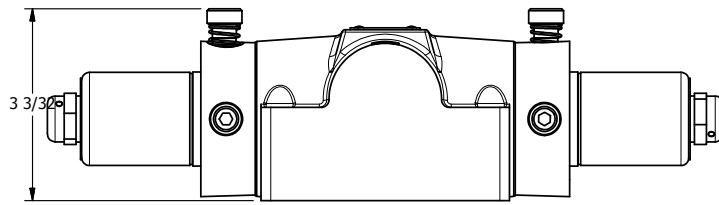

4

3

2

1

AAA
PRODUCTS
INTERNATIONAL

**AAA PRODUCTS
INTERNATIONAL**
7114 Harry Hines Blvd
Dallas, TX 75235

TITLE: 1/2" SUBPLATE, DBL SOL, 2 POS,
FRICTN POS, SOL RTRN, CLASSIC SOL,
LCKNG OVRD, DUST EXCLDR

DRAWING NO.:
DIM_SS4POL