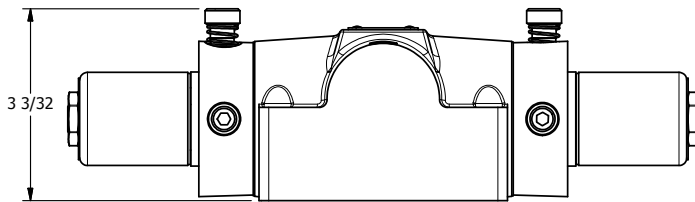

4

3

2

1

B

B

A

A

A

A

4

3

2

1

AAA
PRODUCTS
INTERNATIONAL

**AAA PRODUCTS
INTERNATIONAL**
7114 Harry Hines Blvd
Dallas, TX 75235

TITLE: 1/2" SUBPLATE, DBL SOL, 2 POS,
FRICTION POS, SOL RTRN,
CLASSIC SOL, LCKNG OVRD

DRAWING NO.:
DIM_SS4PO

THE INFORMATION CONTAINED WITHIN THIS DOCUMENT IS PROPRIETARY TO AAA PRODUCTS AND MAY NOT BE DISCLOSED WITHOUT PRIOR WRITTEN CONSENT