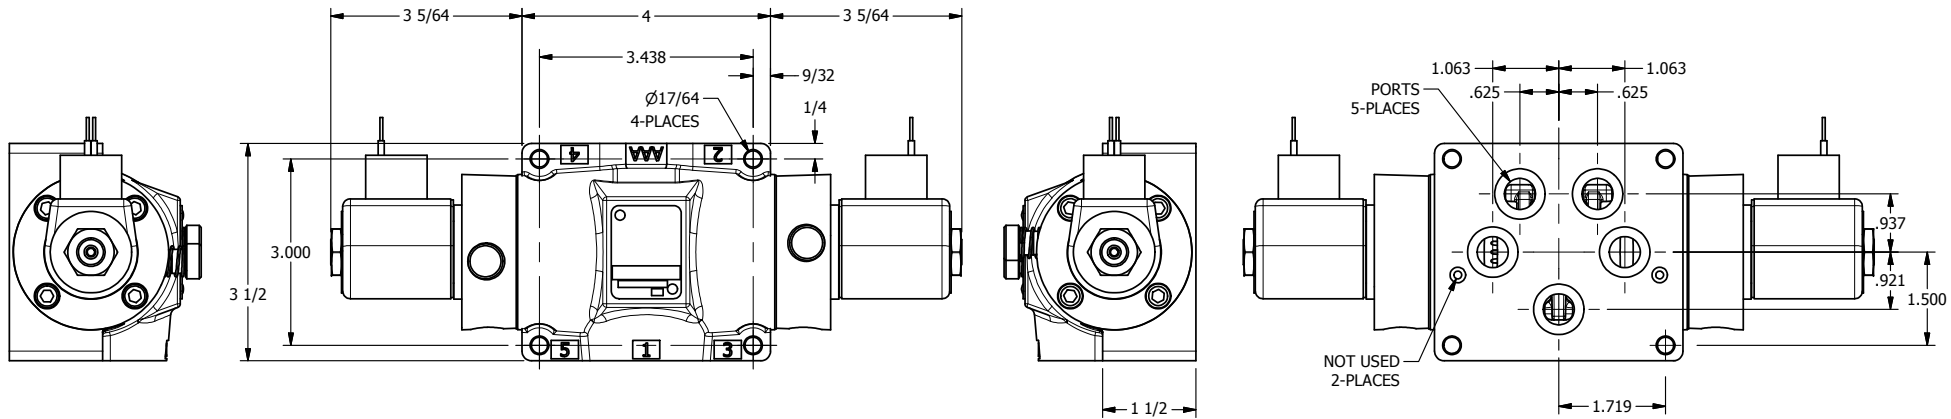

4

3

2

1

B

B

A

A

A

A

4

3

2

1

AAA
PRODUCTS
INTERNATIONAL

**AAA PRODUCTS
INTERNATIONAL**
7114 Harry Hines Blvd
Dallas, TX 75235

TITLE: 1/2" SUBPLATE, DBL SOL, 2 POS,
FRICTION POS, SOL RTRN,
CLASSIC SOL, LCKNG OVRD

DRAWING NO.:
DIM_SS4PO

THE INFORMATION CONTAINED WITHIN THIS DOCUMENT IS PROPRIETARY TO AAA PRODUCTS AND MAY NOT BE DISCLOSED WITHOUT PRIOR WRITTEN CONSENT