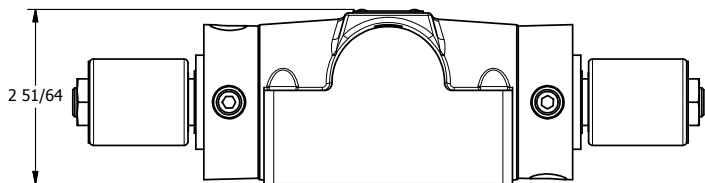

4

3

2

1

AAA
PRODUCTS
INTERNATIONAL

**AAA PRODUCTS
INTERNATIONAL**
7114 Harry Hines Blvd
Dallas, TX 75235

TITLE: 1/2" SUBPLATE, DBL SOL, 2 POS,
FRICTION POS, SOL RTRN,
MOLD-OVER, TAPPED EXHST

DRAWING NO.:
DIM_SS4PMT