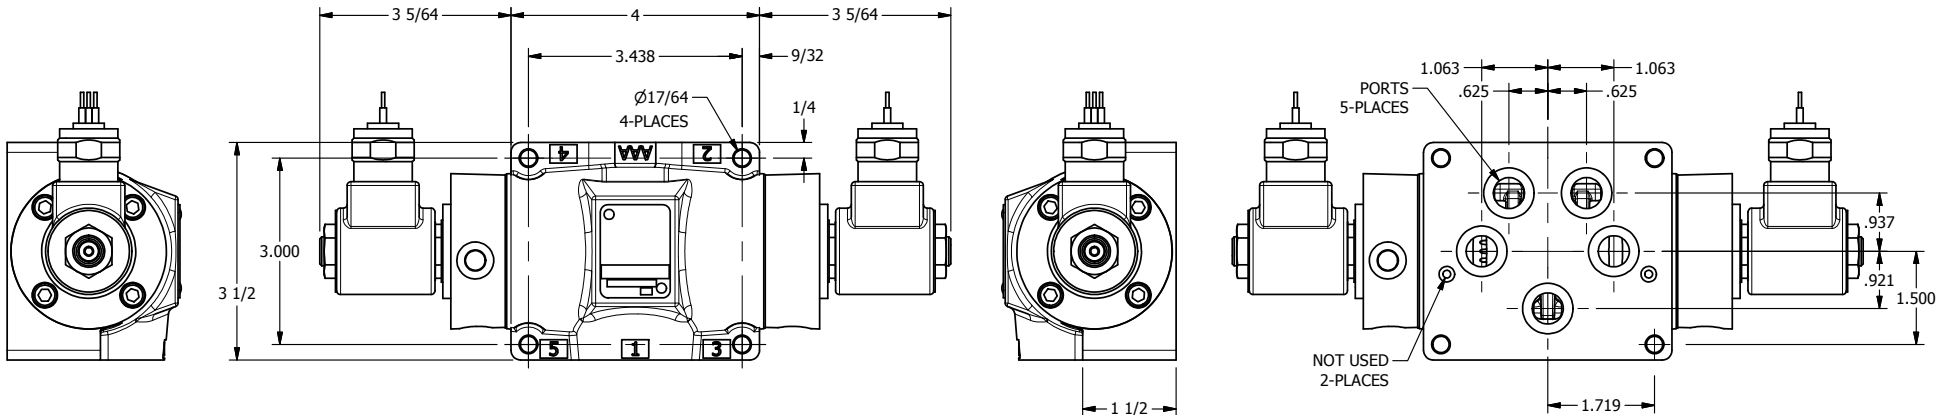

4

3

2

1

AAA
PRODUCTS
INTERNATIONAL

**AAA PRODUCTS
INTERNATIONAL**
7114 Harry Hines Blvd
Dallas, TX 75235

TITLE: 1/2" SUBPLATE, DBL SOL, 2 POS,
FRICTION POS, SOL RTRN,
MOLD-OVER, TAPPED EXHST

DRAWING NO.:
DIM_SS4PMT