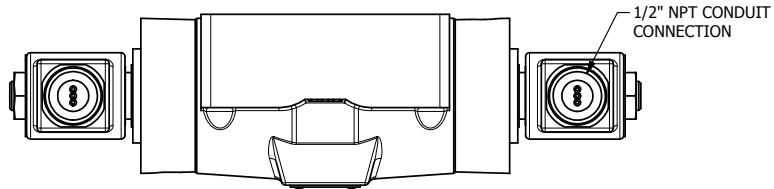

4

3

2

1

AAA
PRODUCTS
INTERNATIONAL

**AAA PRODUCTS
INTERNATIONAL**
7114 Harry Hines Blvd
Dallas, TX 75235

TITLE: 1/2" SUBPLATE, DBL SOL, 2 POS,
FRICTION POS, SOL RTRN,
MOLD-OVER, TAPPED EXHST

DRAWING NO.:
DIM_SS4PMT