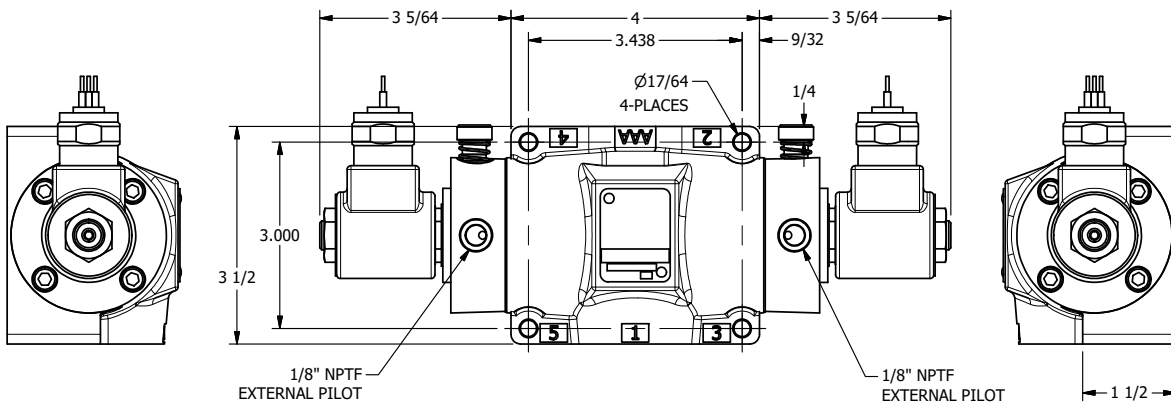

4

3

2

1

**AAA**  
PRODUCTS  
INTERNATIONAL

**AAA PRODUCTS INTERNATIONAL**  
7114 Harry Hines Blvd  
Dallas, TX 75235

TITLE: 1/2" SUBPLATE, DBL SOL, 2 POS,  
FRICTION POS, SOL RTRN,  
MOLD-OVER, LCKNG OVRD, EXT PILOT

DRAWING NO.:  
DIM\_SS4PMOZ

THE INFORMATION CONTAINED WITHIN THIS DOCUMENT IS PROPRIETARY TO AAA PRODUCTS AND MAY NOT BE DISCLOSED WITHOUT PRIOR WRITTEN CONSENT

4

3

2

1