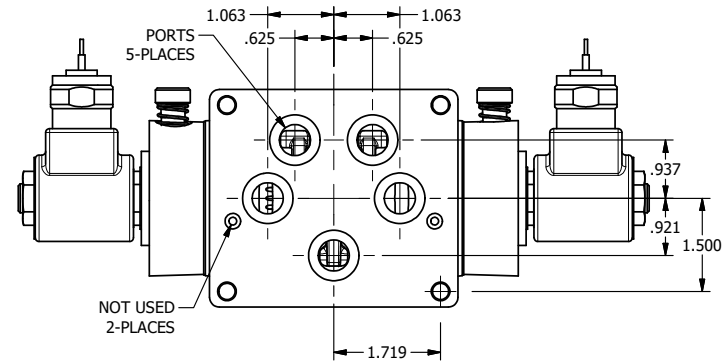

4

3

2

1

**AAA**  
PRODUCTS  
INTERNATIONAL

**AAA PRODUCTS INTERNATIONAL**  
7114 Harry Hines Blvd  
Dallas, TX 75235

TITLE: 1/2" SUBPLATE, DBL SOL, 2 POS,  
FRICTION POS, SOL RTRN,  
MOLD-OVER, LCKNG OVRD, EXT PILOT

DRAWING NO.:  
DIM\_SS4PMOZ

THE INFORMATION CONTAINED WITHIN THIS DOCUMENT IS PROPRIETARY TO AAA PRODUCTS AND MAY NOT BE DISCLOSED WITHOUT PRIOR WRITTEN CONSENT

4

3

2

1