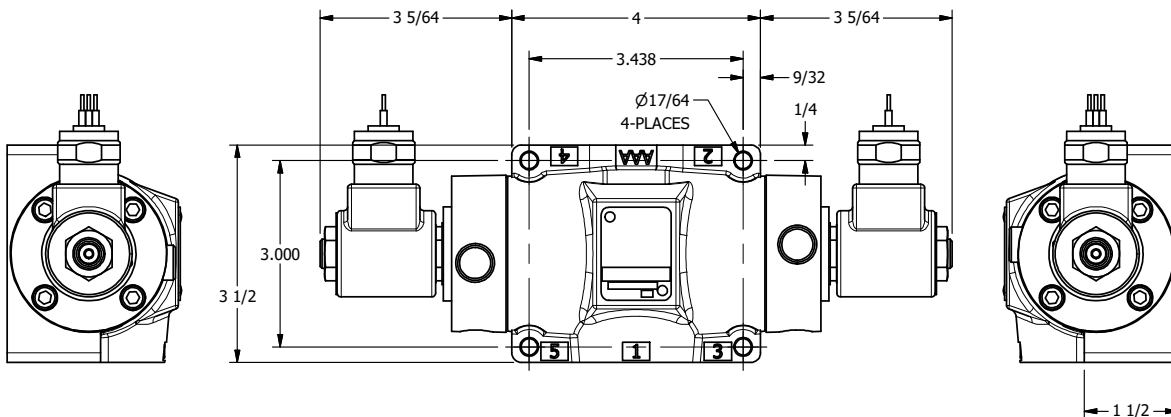

4

3

2

1

AAA
PRODUCTS
INTERNATIONAL

AAA PRODUCTS INTERNATIONAL
7114 Harry Hines Blvd
Dallas, TX 75235

TITLE: 1/2" SUBPLATE, DBL SOL, 2 POS,
SOL RTN, MOLD-OVER,
PUSH OVRD, TPD VENT

DRAWING NO.:
DIM_SS4PMOPT