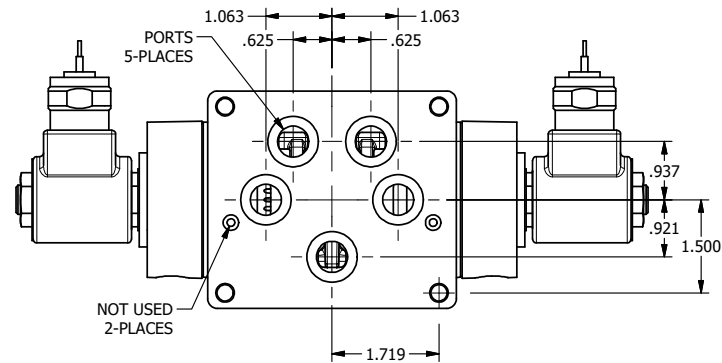

4

3

2

1

AAA
PRODUCTS
INTERNATIONAL

AAA PRODUCTS INTERNATIONAL
7114 Harry Hines Blvd
Dallas, TX 75235

TITLE: 1/2" SUBPLATE, DBL SOL, 2 POS,
SOL RTN, MOLD-OVER,
PUSH OVRD, TPD VENT

DRAWING NO.:
DIM_SS4PMOPT