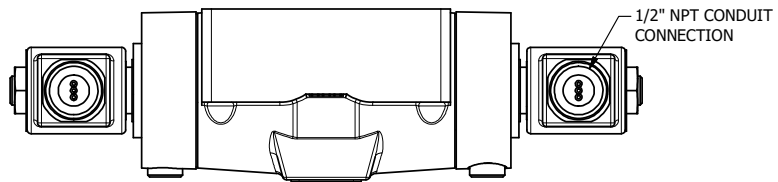

4

3

2

1

AAA
PRODUCTS
INTERNATIONAL

AAA PRODUCTS INTERNATIONAL
7114 Harry Hines Blvd
Dallas, TX 75235

TITLE: 1/2" SUBPLATE, DBL SOL, 2 POS,
SOL RTN, MOLD-OVER,
PUSH OVRD, TPD VENT

DRAWING NO.:
DIM_SS4PMOPT