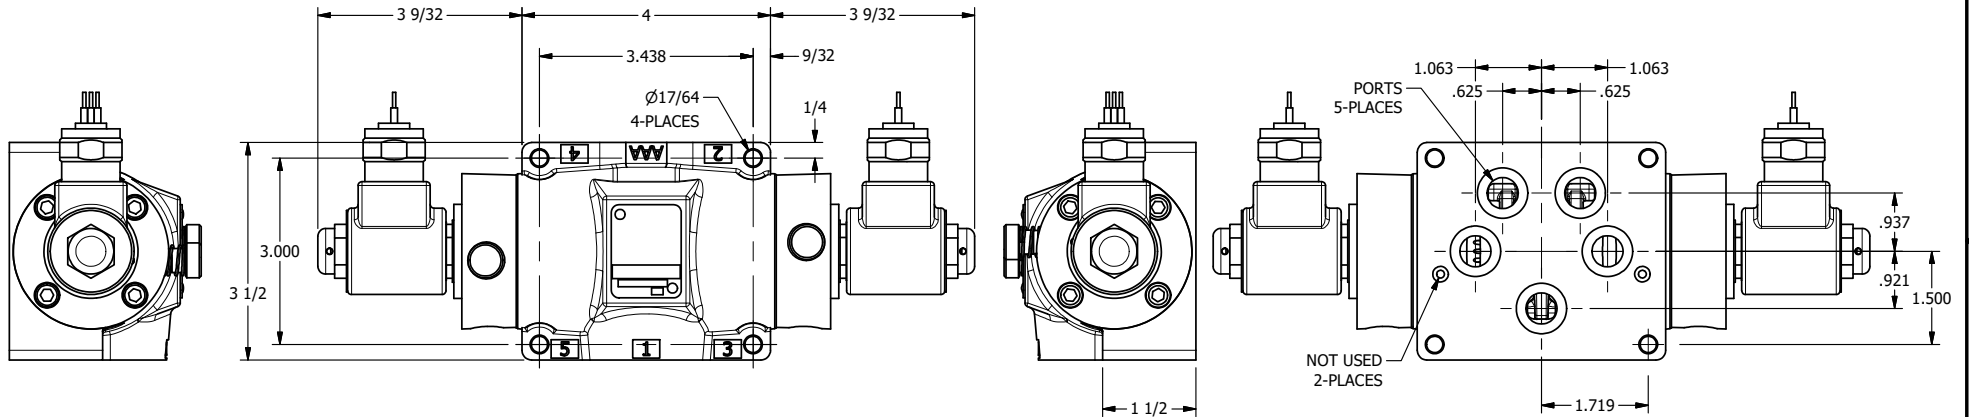

4

3

2

1

AAA
PRODUCTS
INTERNATIONAL

**AAA PRODUCTS
INTERNATIONAL**
7114 Harry Hines Blvd
Dallas, TX 75235

TITLE: 1/2" SUBPLATE, DBL SOL, 2 POS,
FRICTN POS, SOL RTRN, MOLD-OVER,
LCKNG OVRD, DUST EXCLDR

DRAWING NO.:
DIM_SS4PMOL