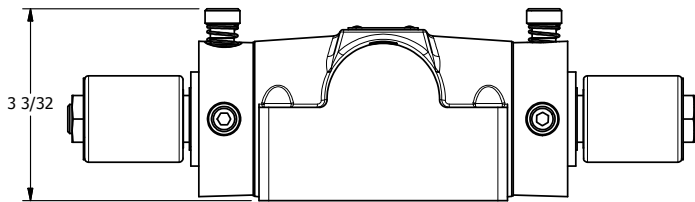

4

3

2

1

**AAA**  
PRODUCTS  
INTERNATIONAL

**AAA PRODUCTS  
INTERNATIONAL**  
7114 Harry Hines Blvd  
Dallas, TX 75235

TITLE: 1/2" SUBPLATE, DBL SOL, 2 POS,  
FRICTION POS, SOL RTRN,  
MOLD-OVER, LCKNG OVRD