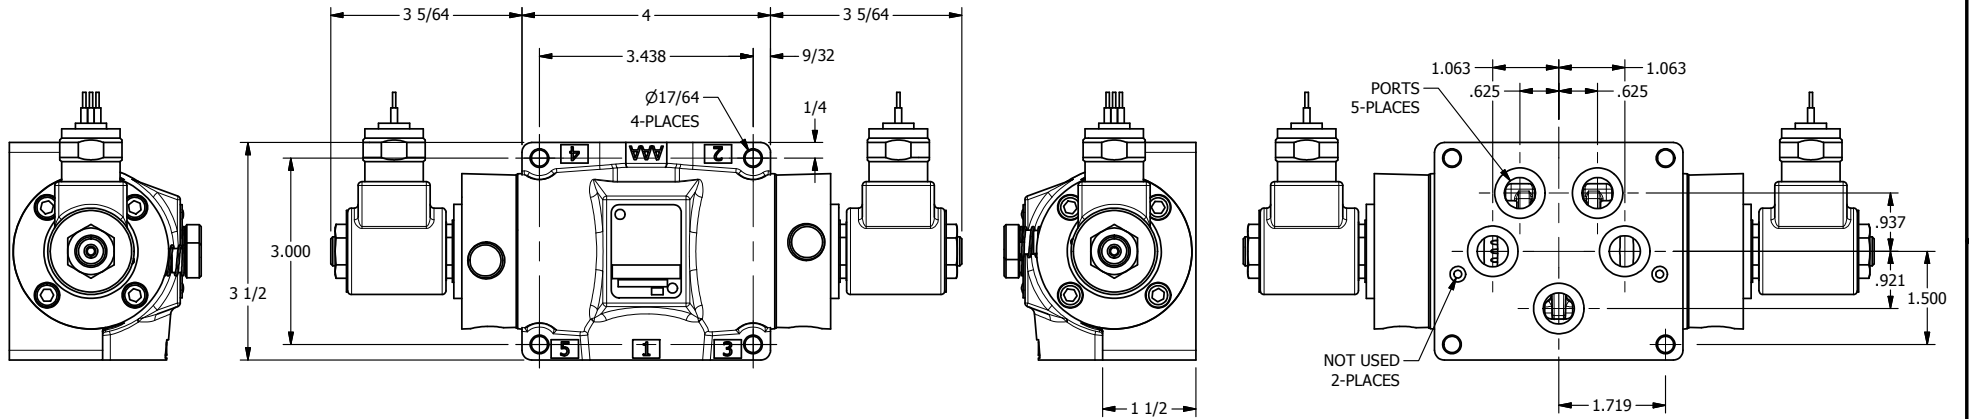

4

3

2

1

**AAA**  
PRODUCTS  
INTERNATIONAL

**AAA PRODUCTS  
INTERNATIONAL**  
7114 Harry Hines Blvd  
Dallas, TX 75235

TITLE: 1/2" SUBPLATE, DBL SOL, 2 POS,  
FRICTION POS, SOL RTRN,  
MOLD-OVER, LCKNG OVRD