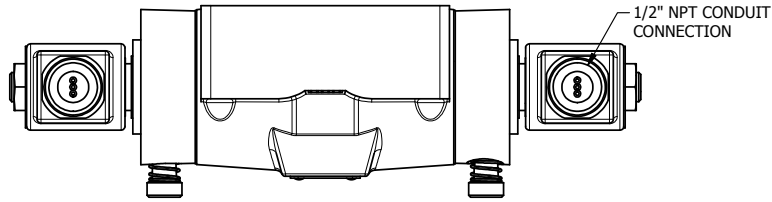

4

3

2

1

**AAA**  
PRODUCTS  
INTERNATIONAL

**AAA PRODUCTS  
INTERNATIONAL**  
7114 Harry Hines Blvd  
Dallas, TX 75235

TITLE: 1/2" SUBPLATE, DBL SOL, 2 POS,  
FRICTION POS, SOL RTRN,  
MOLD-OVER, LCKNG OVRD