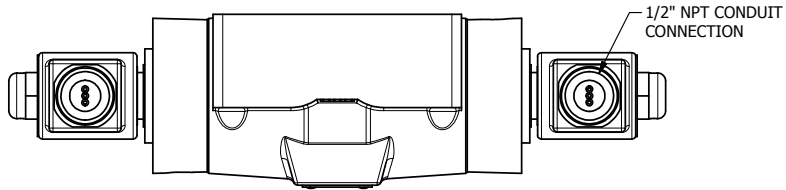

4

3

2

1

AAA
PRODUCTS
INTERNATIONAL

**AAA PRODUCTS
INTERNATIONAL**
7114 Harry Hines Blvd
Dallas, TX 75235

TITLE: 1/2" SUBPLATE, DBL SOL, 2 POS,
FRICTION POS, SOL RTRN,
MOLD-OVER, DUST EXCLDR

DRAWING NO.:
DIM_SS4PML