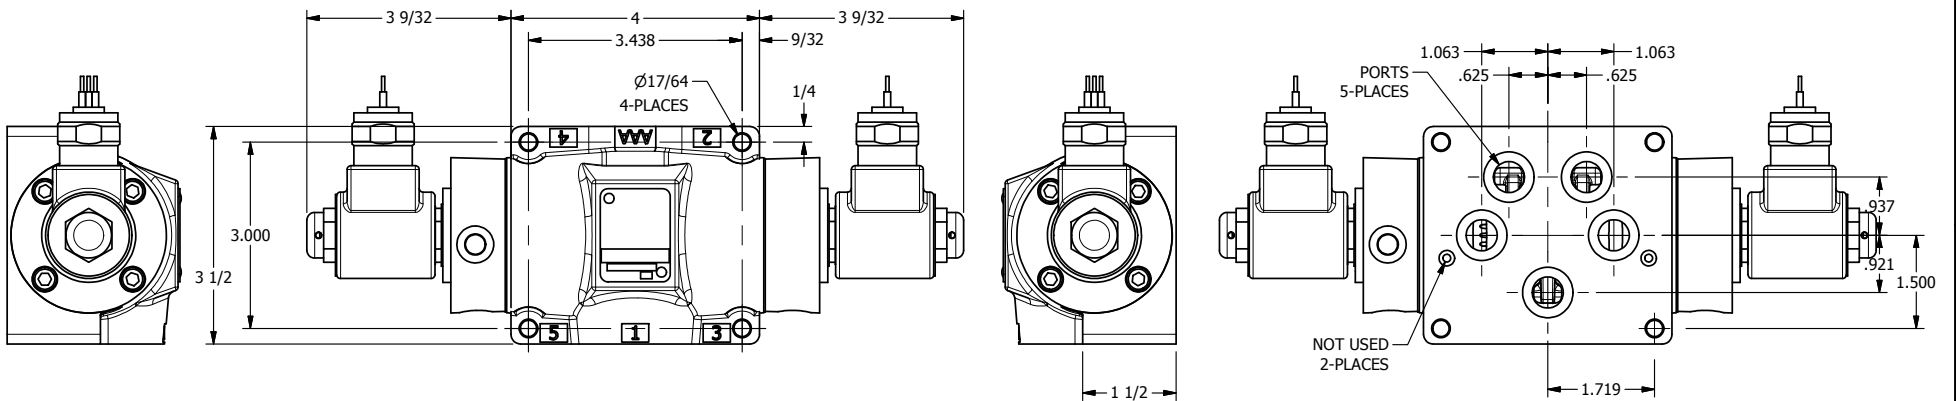

4

3

2

1

AAA
PRODUCTS
INTERNATIONAL

**AAA PRODUCTS
INTERNATIONAL**
7114 Harry Hines Blvd
Dallas, TX 75235

TITLE: 1/2" SUBPLATE, DBL SOL, 2 POS,
FRICTION POS, SOL RTRN,
MOLD-OVER, DUST EXCLDR

DRAWING NO.:
DIM_SS4PML