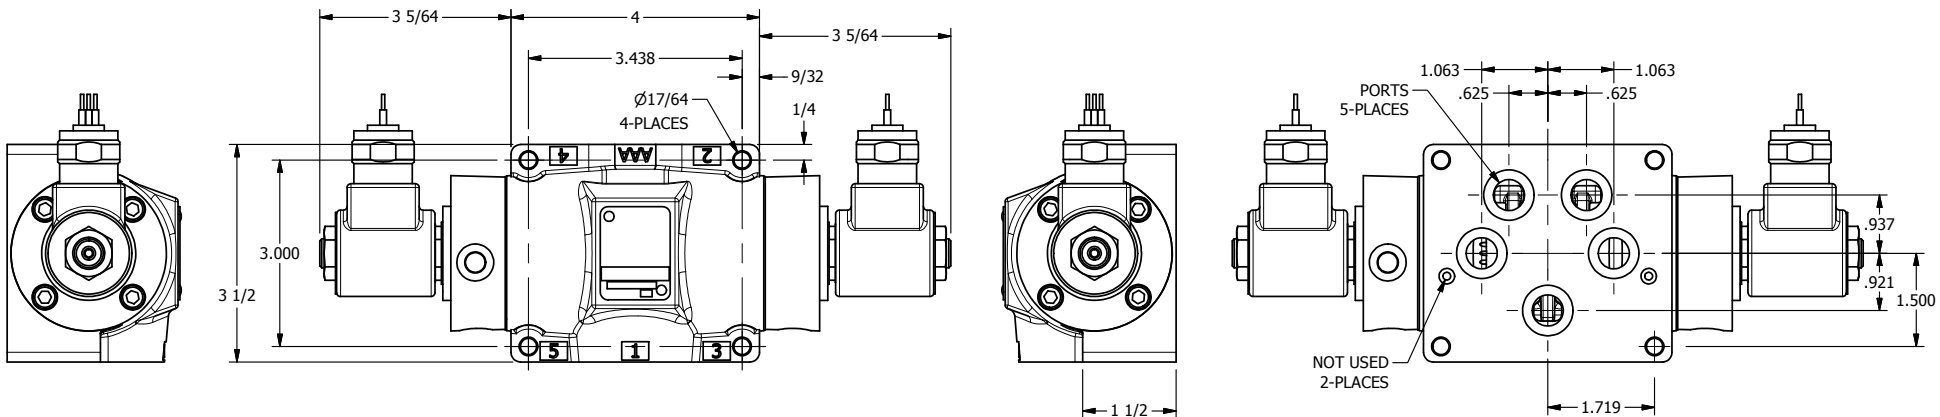

4

3

2

1

**AAA**  
PRODUCTS  
INTERNATIONAL

**AAA PRODUCTS  
INTERNATIONAL**  
7114 Harry Hines Blvd  
Dallas, TX 75235

TITLE: 1/2" SUBPLATE, DBL SOL, 2 POS,  
FRICTION POS, SOL RTRN,  
MOLD-OVER

DRAWING NO.:  
DIM\_SS4PM