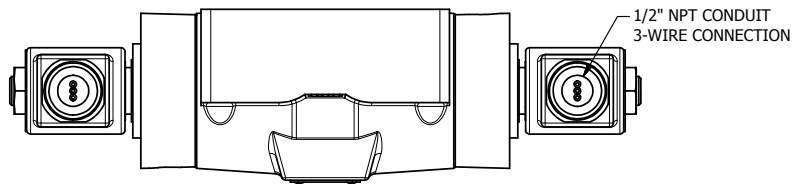

4

3

2

1

**AAA**  
PRODUCTS  
INTERNATIONAL

**AAA PRODUCTS  
INTERNATIONAL**  
7114 Harry Hines Blvd  
Dallas, TX 75235

TITLE: 1/2" SUBPLATE, DBL SOL, 2 POS,  
FRICTION POS, SOL RTRN,  
MOLD-OVER

DRAWING NO.:  
DIM\_SS4PM