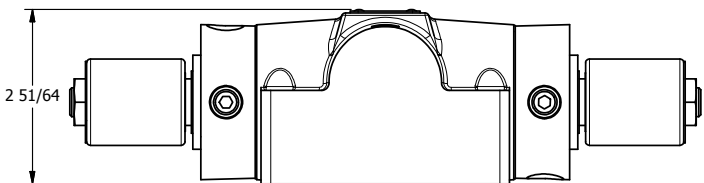

4

3

2

1

**AAA**  
PRODUCTS  
INTERNATIONAL

**AAA PRODUCTS  
INTERNATIONAL**  
7114 Harry Hines Blvd  
Dallas, TX 75235

TITLE: 1/2" SUBPLATE, DBL SOL, 2 POS,  
FRICTION POS, SOL RTRN,  
MOLD-OVER

DRAWING NO.:  
DIM\_SS4PM