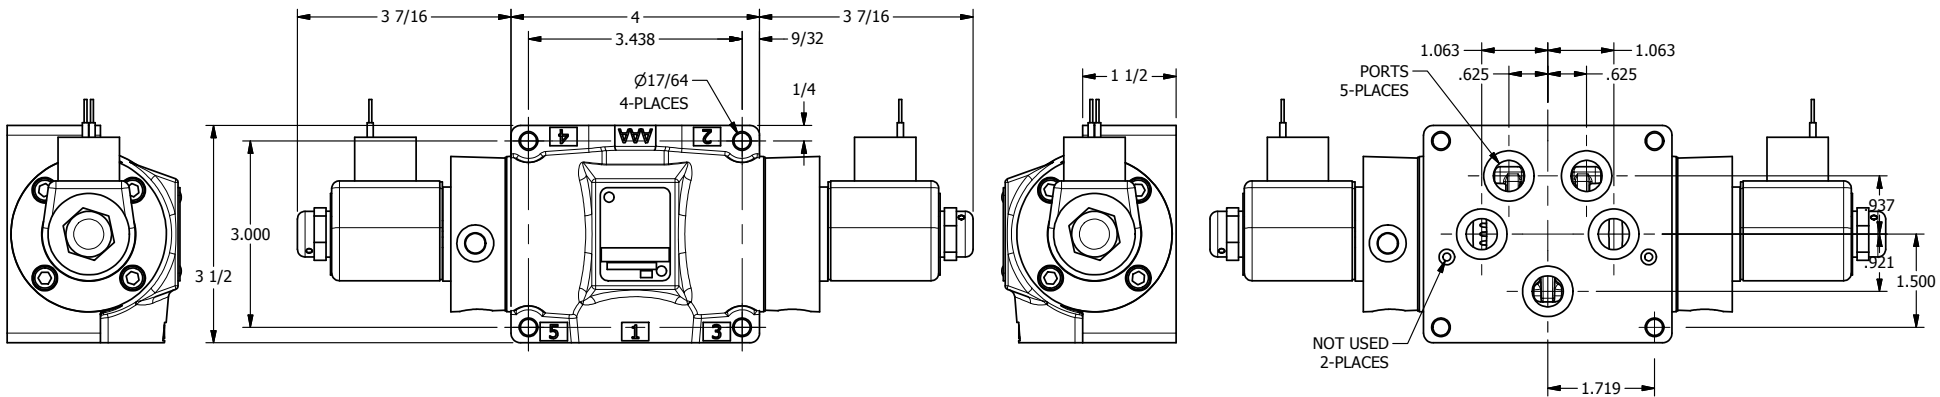

4

3

2

1

-1/2" NPT CONDUIT CONNECTION

2 51/64

AAA
PRODUCTS
INTERNATIONAL

**AAA PRODUCTS
INTERNATIONAL**
7114 Harry Hines Blvd
Dallas, TX 75235

TITLE: 1/2" SUBPLATE, DBL SOL, 2 POS,
FRICTION POS, SOL RTRN,
CLASSIC SOL, DUST EXCLDR

DRAWING NO.:
DIM_SS4PL

4

3

2

1

THE INFORMATION CONTAINED WITHIN THIS DOCUMENT IS PROPRIETARY TO AAA PRODUCTS AND MAY NOT BE DISCLOSED WITHOUT PRIOR WRITTEN CONSENT