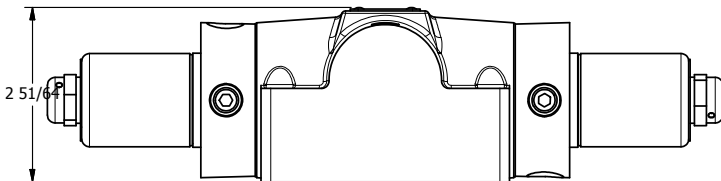

4

3

2

1

-1/2" NPT CONDUIT CONNECTION

2 51/64

AAA
PRODUCTS
INTERNATIONAL

**AAA PRODUCTS
INTERNATIONAL**
7114 Harry Hines Blvd
Dallas, TX 75235

TITLE: 1/2" SUBPLATE, DBL SOL, 2 POS,
FRICTION POS, SOL RTRN,
CLASSIC SOL, DUST EXCLDR

DRAWING NO.:
DIM_SS4PL

4

3

2

1

THE INFORMATION CONTAINED WITHIN THIS DOCUMENT IS PROPRIETARY TO AAA PRODUCTS AND MAY NOT BE DISCLOSED WITHOUT PRIOR WRITTEN CONSENT