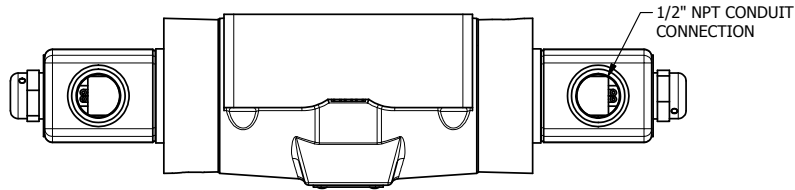

4

3

2

1

-1/2" NPT CONDUIT CONNECTION

2 51/64

AAA
PRODUCTS
INTERNATIONAL

**AAA PRODUCTS
INTERNATIONAL**
7114 Harry Hines Blvd
Dallas, TX 75235

TITLE: 1/2" SUBPLATE, DBL SOL, 2 POS,
FRICTION POS, SOL RTRN,
CLASSIC SOL, DUST EXCLDR

DRAWING NO.:
DIM_SS4PL

4

3

2

1

THE INFORMATION CONTAINED WITHIN THIS DOCUMENT IS PROPRIETARY TO AAA PRODUCTS AND MAY NOT BE DISCLOSED WITHOUT PRIOR WRITTEN CONSENT