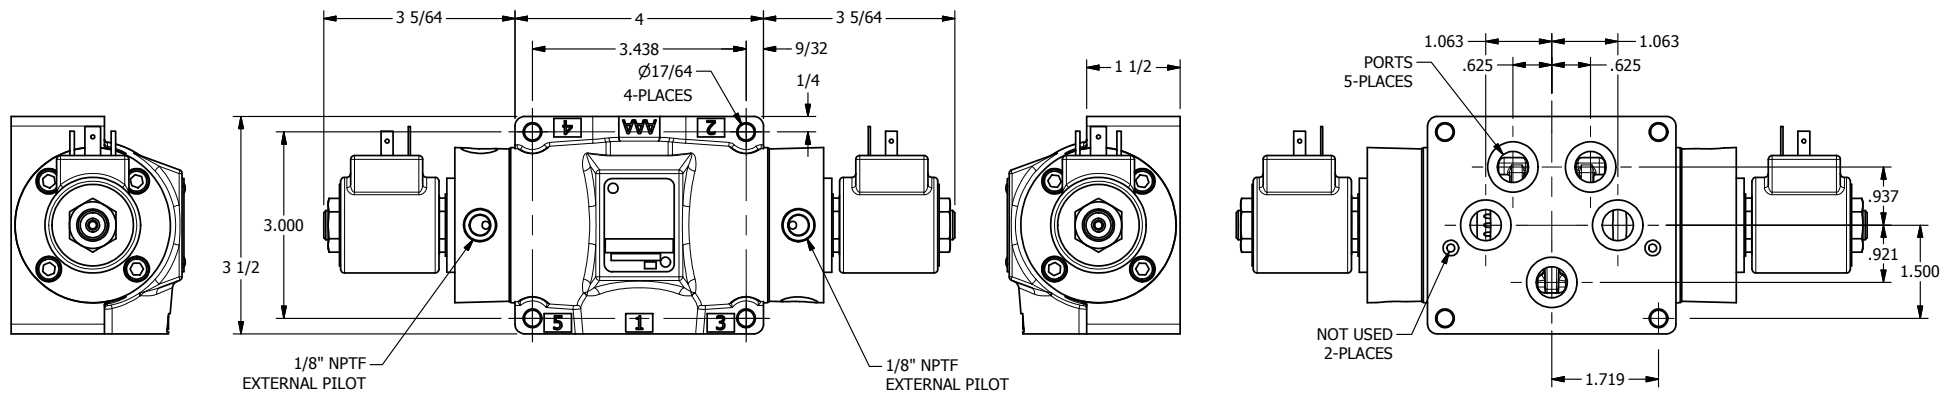

4

3

2

1

**AAA**  
PRODUCTS  
INTERNATIONAL

**AAA PRODUCTS  
INTERNATIONAL**  
7114 Harry Hines Blvd  
Dallas, TX 75235

TITLE: 1/2" SUBPLATE, DBL SOL, 2 POS,  
FRICTION POS, SOL RTRN,  
ISO 4400 DIN, EXT PILOT

DRAWING NO.:  
DIM\_SS4PEDZ

THE INFORMATION CONTAINED WITHIN THIS DOCUMENT IS PROPRIETARY TO AAA PRODUCTS AND MAY NOT BE DISCLOSED WITHOUT PRIOR WRITTEN CONSENT

4

3

2

1