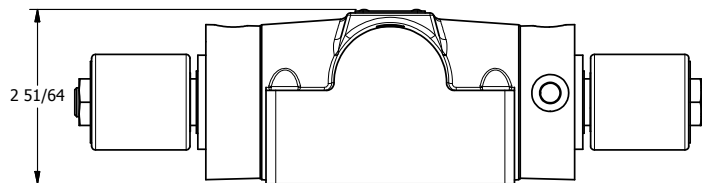

4

3

2

1

**AAA**  
PRODUCTS  
INTERNATIONAL

**AAA PRODUCTS  
INTERNATIONAL**  
7114 Harry Hines Blvd  
Dallas, TX 75235

TITLE: 1/2" SUBPLATE, DBL SOL, 2 POS,  
FRICTION POS, SOL RTRN,  
ISO 4400 DIN, EXT PILOT