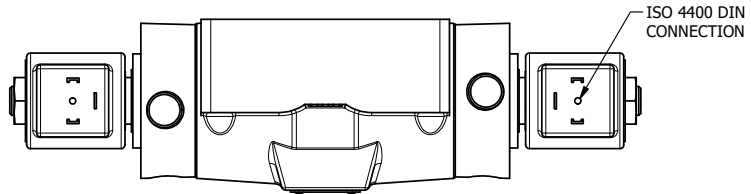

4

3

2

1

AAA
PRODUCTS
INTERNATIONAL

AAA PRODUCTS INTERNATIONAL
7114 Harry Hines Blvd
Dallas, TX 75235

TITLE: $1/2$ " SUBPLATE, DBL SOL, 2 POS,
ISO 4400, SOL RTRN,
CLASSIC SOL, LCKNG OVRD, EXT PILOT

DRAWING NO.:
DIM_SS4PEDOZ