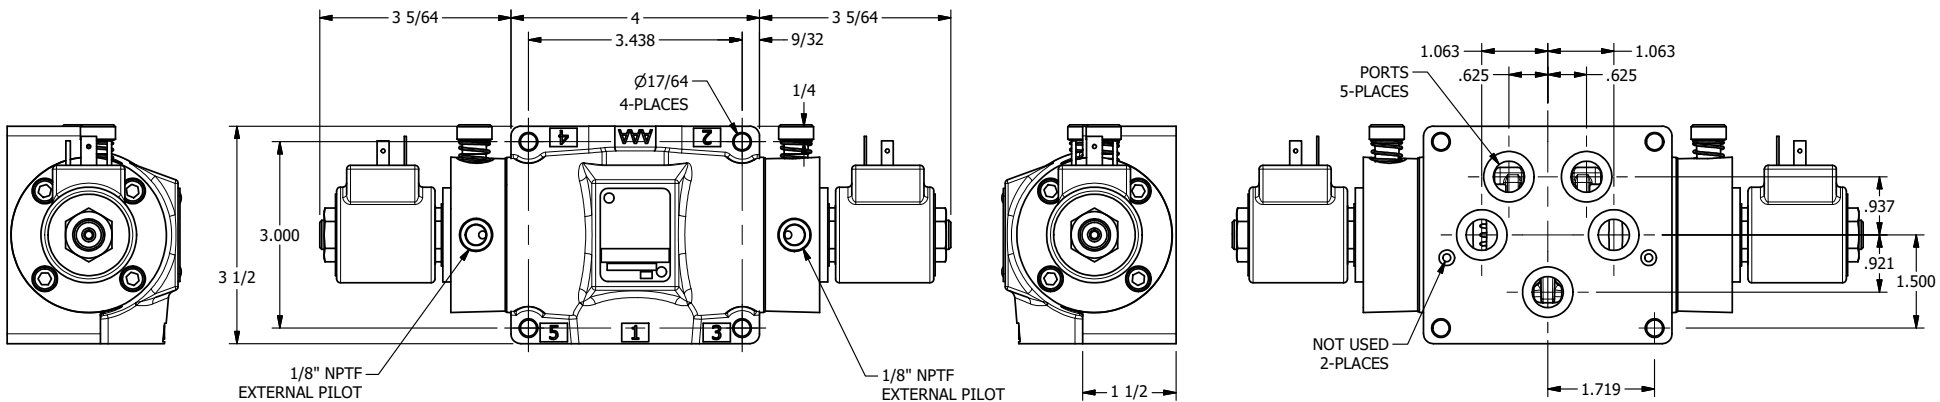

4

3

2

1

AAA
PRODUCTS
INTERNATIONAL

AAA PRODUCTS INTERNATIONAL
7114 Harry Hines Blvd
Dallas, TX 75235

TITLE: $1/2$ " SUBPLATE, DBL SOL, 2 POS,
ISO 4400, SOL RTRN,
CLASSIC SOL, LCKNG OVRD, EXT PILOT

DRAWING NO.:
DIM_SS4PEDOZ