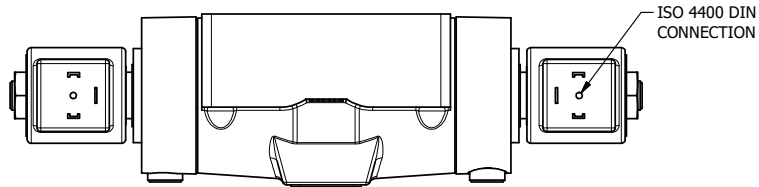

4

3

2

1

AAA
PRODUCTS
INTERNATIONAL

AAA PRODUCTS INTERNATIONAL
7114 Harry Hines Blvd
Dallas, TX 75235

TITLE: 1/2" SUBPLATE, DBL SOL, 2 POS,
SOL RTN, ISO 4400 DIN,
PUSH OVRD, TPD VENT

DRAWING NO.:
DIM_SS4PEDOPT