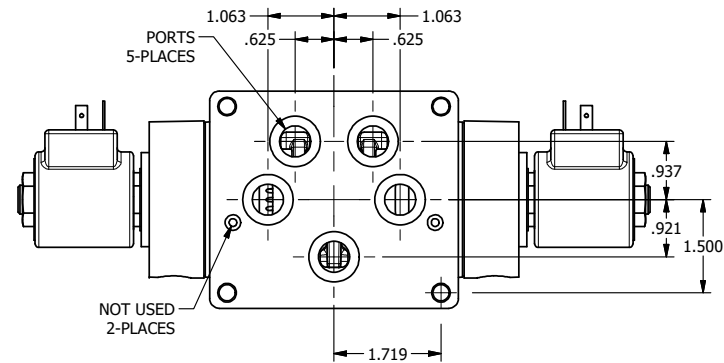

4

3

2

1

AAA
PRODUCTS
INTERNATIONAL

AAA PRODUCTS INTERNATIONAL
7114 Harry Hines Blvd
Dallas, TX 75235

TITLE: 1/2" SUBPLATE, DBL SOL, 2 POS,
SOL RTN, ISO 4400 DIN,
PUSH OVRD, TPD VENT

DRAWING NO.:
DIM_SS4PEDOPT