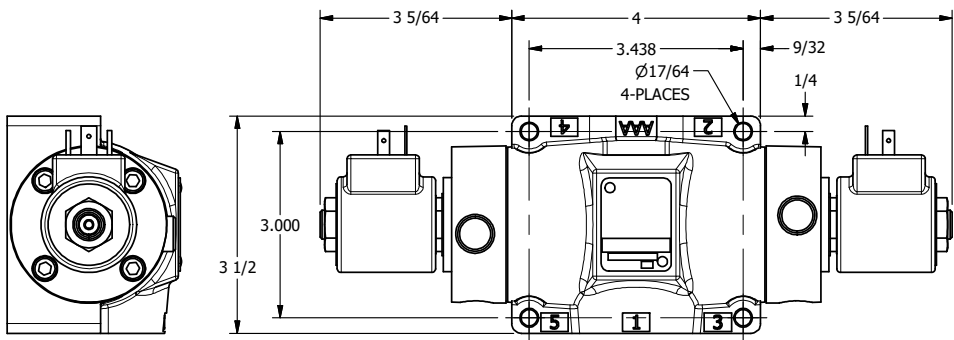

4

3

2

1

AAA
PRODUCTS
INTERNATIONAL

AAA PRODUCTS INTERNATIONAL
7114 Harry Hines Blvd
Dallas, TX 75235

TITLE: 1/2" SUBPLATE, DBL SOL, 2 POS,
SOL RTN, ISO 4400 DIN,
PUSH OVRD, TPD VENT

DRAWING NO.:
DIM_SS4PEDOPT