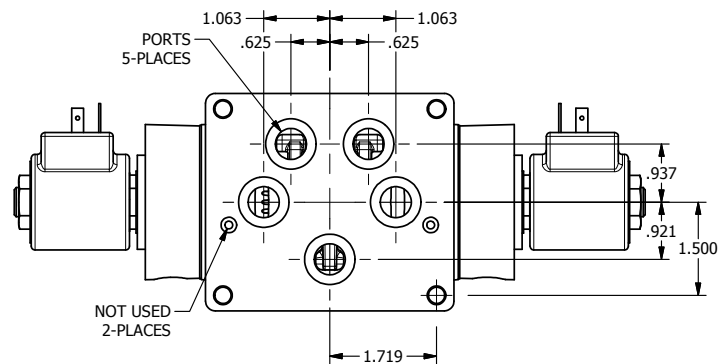

4

3

2

1

AAA
PRODUCTS
INTERNATIONAL

AAA PRODUCTS INTERNATIONAL
7114 Harry Hines Blvd
Dallas, TX 75235

TITLE: $1/2$ " SUBPLATE, DBL SOL, 2 POS,
FRICTION POS, SOL RTRN,
ISO 4400 DIN, PUSH OVRD

DRAWING NO.:
DIM_SS4PEDOP