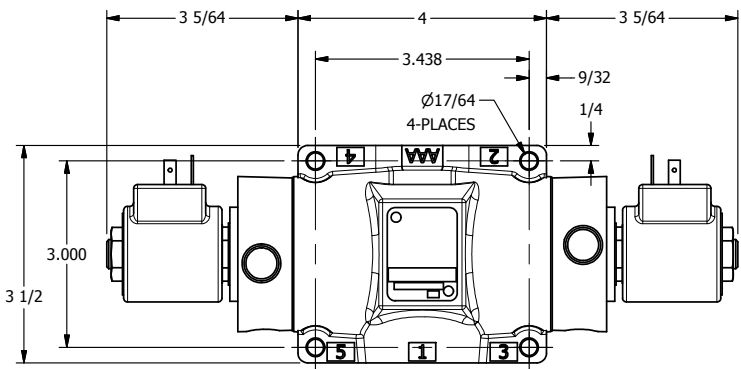

4

3

2

1

AAA
PRODUCTS
INTERNATIONAL

AAA PRODUCTS INTERNATIONAL
7114 Harry Hines Blvd
Dallas, TX 75235

TITLE: $1/2$ " SUBPLATE, DBL SOL, 2 POS,
FRICTION POS, SOL RTRN,
ISO 4400 DIN, PUSH OVRD

DRAWING NO.:
DIM_SS4PEDOP