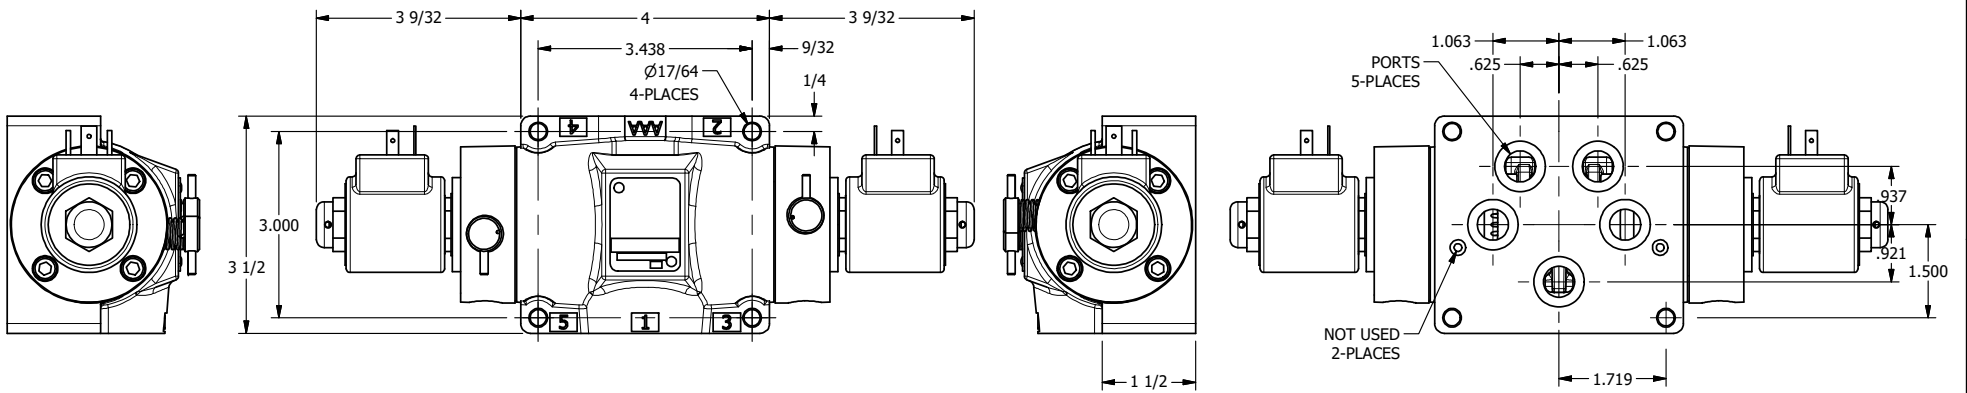

4

3

2

1

AAA
PRODUCTS
INTERNATIONAL

**AAA PRODUCTS
INTERNATIONAL**
7114 Harry Hines Blvd
Dallas, TX 75235

TITLE: 1/2" SUBPLATE, DBL SOL, 2 POS,
SOL RTN, ISO 4400 DIN,
NON-LCKNG OVRD, EXCLDR

DRAWING NO.:
DIM_SS4PEDONL