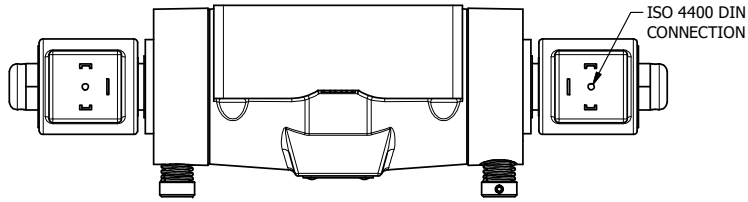

4

3

2

1

AAA
PRODUCTS
INTERNATIONAL

**AAA PRODUCTS
INTERNATIONAL**
7114 Harry Hines Blvd
Dallas, TX 75235

TITLE: 1/2" SUBPLATE, DBL SOL, 2 POS,
SOL RTN, ISO 4400 DIN,
NON-LCKNG OVRD, EXCLDR

DRAWING NO.:
DIM_SS4PEDONL