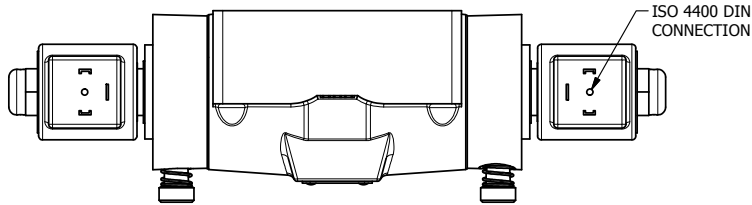

4

3

2

1

AAA
PRODUCTS
INTERNATIONAL

AAA PRODUCTS INTERNATIONAL
7114 Harry Hines Blvd
Dallas, TX 75235

TITLE: $1/2$ " SUBPLATE, DBL SOL, 2 POS,
FRICTN POS, SOL SHFT, ISO 4400 DIN,
LCKNG OVRD, DUST EXCLDR

DRAWING NO.:
DIM_SS4PEDOL