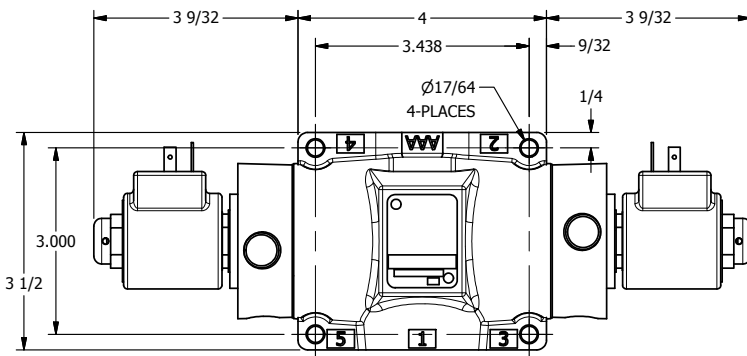

4

3

2

1

AAA
PRODUCTS
INTERNATIONAL

AAA PRODUCTS INTERNATIONAL
7114 Harry Hines Blvd
Dallas, TX 75235

TITLE: $1/2$ " SUBPLATE, DBL SOL, 2 POS,
FRICTN POS, SOL SHFT, ISO 4400 DIN,
LCKNG OVRD, DUST EXCLDR

DRAWING NO.:
DIM_SS4PEDOL