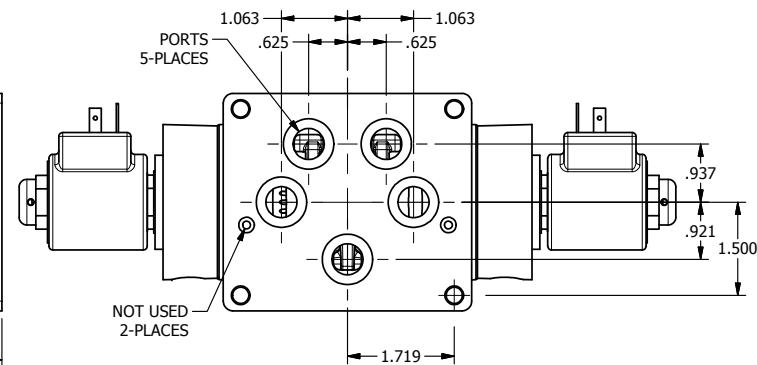

4

3

2

1

AAA
PRODUCTS
INTERNATIONAL

AAA PRODUCTS INTERNATIONAL
7114 Harry Hines Blvd
Dallas, TX 75235

TITLE: $1/2$ " SUBPLATE, DBL SOL, 2 POS,
FRICTN POS, SOL SHFT, ISO 4400 DIN,
LCKNG OVRD, DUST EXCLDR

DRAWING NO.:
DIM_SS4PEDOL