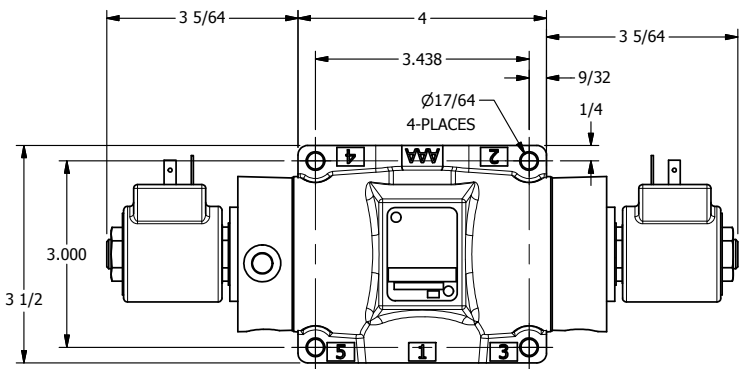

4

3

2

1

AAA
PRODUCTS
INTERNATIONAL

AAA PRODUCTS INTERNATIONAL
7114 Harry Hines Blvd
Dallas, TX 75235

TITLE: $1/2$ " SUBPLATE, DBL SOL, 2 POS,
FRICTION POS, SOL RTRN,
ISO 4400 DIN

DRAWING NO.:
DIM_SS4PED