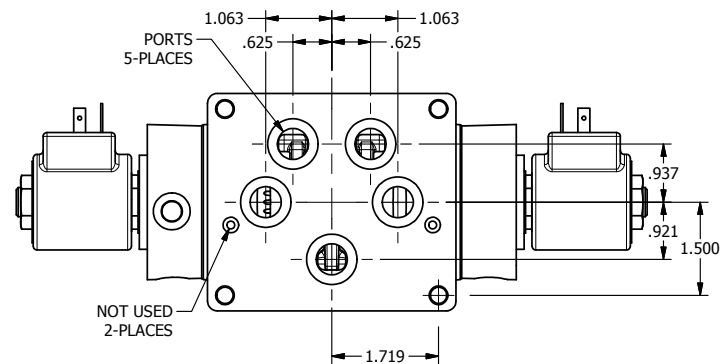

4

3

2

1

AAA
PRODUCTS
INTERNATIONAL

AAA PRODUCTS INTERNATIONAL
7114 Harry Hines Blvd
Dallas, TX 75235

TITLE: $1/2$ " SUBPLATE, DBL SOL, 2 POS,
FRICTION POS, SOL RTRN,
ISO 4400 DIN

DRAWING NO.:
DIM_SS4PED