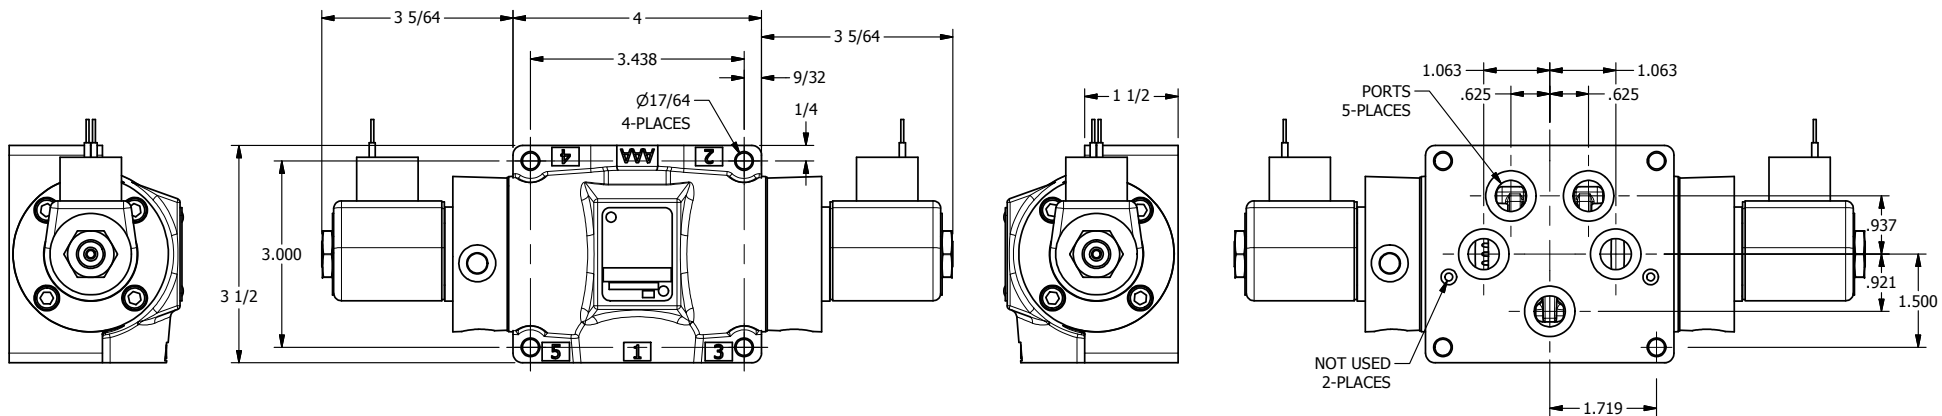

4

3

2

1

B

B

A

A

A

A

4

3

2

1

AAA
PRODUCTS
INTERNATIONAL

AAA PRODUCTS INTERNATIONAL
7114 Harry Hines Blvd
Dallas, TX 75235

TITLE: 1/2" SUBPLATE, DBL SOL, 2 POS,
FRICTION POS, SOL RTRN,
CLASSIC SOL

DRAWING NO.:
DIM_SS4P

THE INFORMATION CONTAINED WITHIN THIS DOCUMENT IS PROPRIETARY TO AAA PRODUCTS AND MAY NOT BE DISCLOSED WITHOUT PRIOR WRITTEN CONSENT