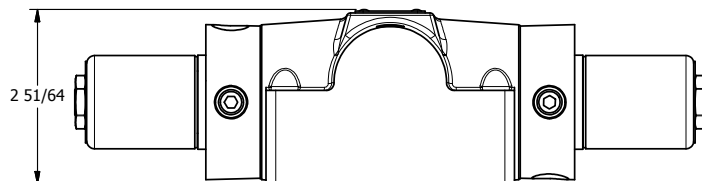

4

3

2

1

B

B

A

A

A

A

4

3

2

1

AAA
PRODUCTS
INTERNATIONAL

AAA PRODUCTS INTERNATIONAL
7114 Harry Hines Blvd
Dallas, TX 75235

TITLE: 1/2" SUBPLATE, DBL SOL, 2 POS,
FRICTION POS, SOL RTRN,
CLASSIC SOL

DRAWING NO.:
DIM_SS4P

THE INFORMATION CONTAINED WITHIN THIS DOCUMENT IS PROPRIETARY TO AAA PRODUCTS AND MAY NOT BE DISCLOSED WITHOUT PRIOR WRITTEN CONSENT