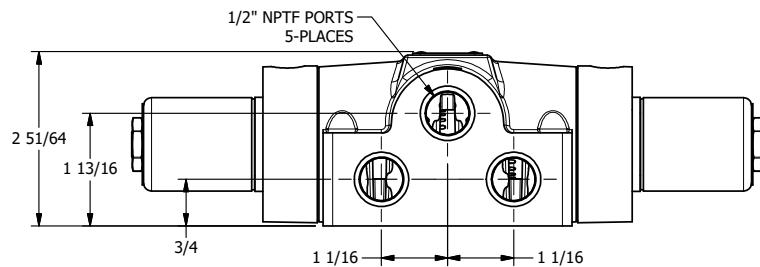

4

3

2

1

**AAA**  
PRODUCTS  
INTERNATIONAL

**AAA PRODUCTS  
INTERNATIONAL**  
7114 Harry Hines Blvd  
Dallas, TX 75235

TITLE: 1/2" SIDE PORT, DBL SOL, 2 POS,  
FRICTION POS, SOL RTRN,  
CLASSIC SOL, LCKNG OVRD, EXT PILOT

DRAWING NO.:  
DIM\_SS40Z

THE INFORMATION CONTAINED WITHIN THIS DOCUMENT IS PROPRIETARY TO AAA PRODUCTS AND MAY NOT BE DISCLOSED WITHOUT PRIOR WRITTEN CONSENT

4

3

2