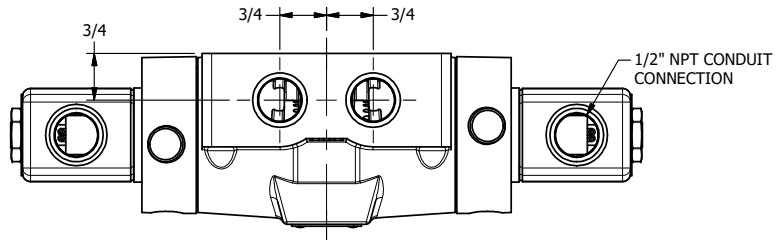

4

3

2

1

**AAA**  
PRODUCTS  
INTERNATIONAL

**AAA PRODUCTS  
INTERNATIONAL**  
7114 Harry Hines Blvd  
Dallas, TX 75235

TITLE: 1/2" SIDE PORT, DBL SOL, 2 POS,  
FRICTION POS, SOL RTRN,  
CLASSIC SOL, LCKNG OVRD, EXT PILOT

DRAWING NO.:  
DIM\_SS40Z

THE INFORMATION CONTAINED WITHIN THIS DOCUMENT IS PROPRIETARY TO AAA PRODUCTS AND MAY NOT BE DISCLOSED WITHOUT PRIOR WRITTEN CONSENT

4

3

2