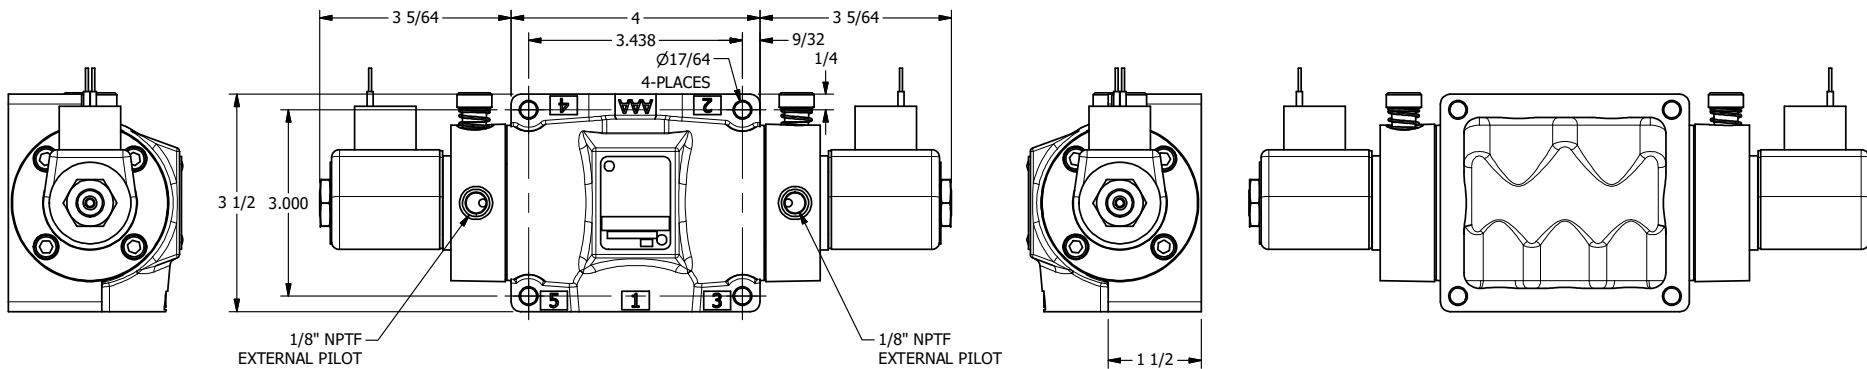

4

3

2

1

**AAA**  
PRODUCTS  
INTERNATIONAL

**AAA PRODUCTS  
INTERNATIONAL**  
7114 Harry Hines Blvd  
Dallas, TX 75235

TITLE: 1/2" SIDE PORT, DBL SOL, 2 POS,  
FRICTION POS, SOL RTRN,  
CLASSIC SOL, LCKNG OVRD, EXT PILOT

DRAWING NO.:  
DIM\_SS40Z

THE INFORMATION CONTAINED WITHIN THIS DOCUMENT IS PROPRIETARY TO AAA PRODUCTS AND MAY NOT BE DISCLOSED WITHOUT PRIOR WRITTEN CONSENT

4

3

2