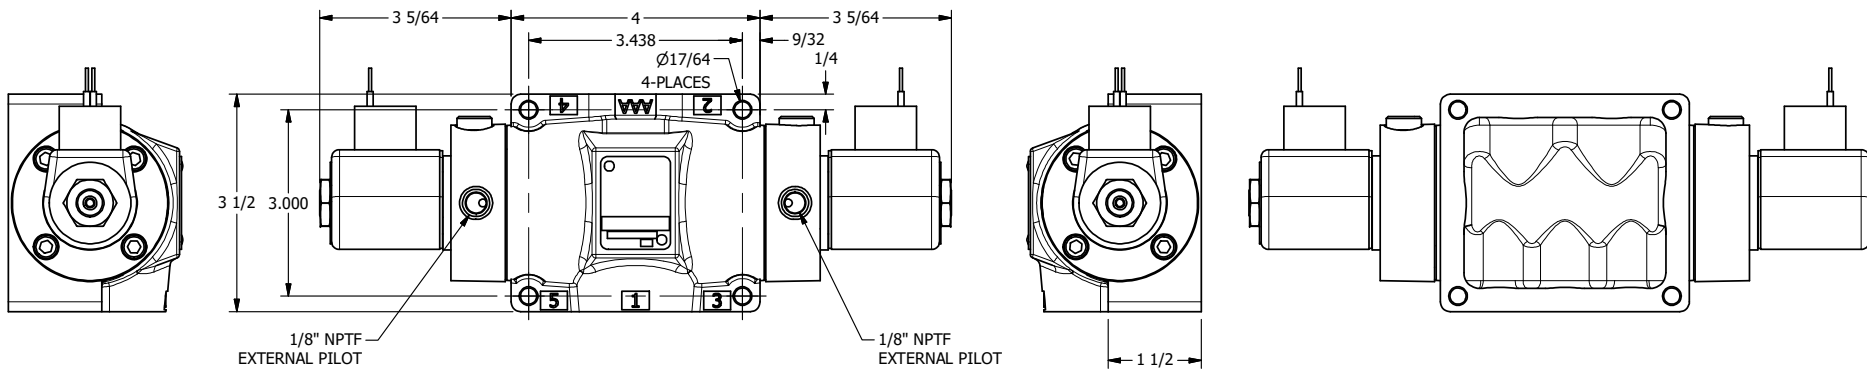

4

3

2

1

**AAA**  
PRODUCTS  
INTERNATIONAL

**AAA PRODUCTS  
INTERNATIONAL**  
7114 Harry Hines Blvd  
Dallas, TX 75235

TITLE: 1/2" SIDE PORT, DBL SOL, 2 POS,  
FRICTION POS, SOL RTRN,  
PUSH OVRD, EXT PILOT

DRAWING NO.:  
DIM\_SS40PZ

THE INFORMATION CONTAINED WITHIN THIS DOCUMENT IS PROPRIETARY TO AAA PRODUCTS AND MAY NOT BE DISCLOSED WITHOUT PRIOR WRITTEN CONSENT

4

3

2

B

B

A