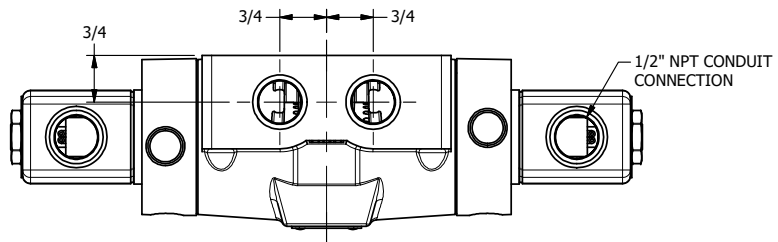

4

3

2

1

**AAA**  
PRODUCTS  
INTERNATIONAL

**AAA PRODUCTS  
INTERNATIONAL**  
7114 Harry Hines Blvd  
Dallas, TX 75235

TITLE: 1/2" SIDE PORT, DBL SOL, 2 POS,  
FRICTION POS, SOL RTRN,  
PUSH OVRD, EXT PILOT

DRAWING NO.:  
DIM\_SS40PZ

THE INFORMATION CONTAINED WITHIN THIS DOCUMENT IS PROPRIETARY TO AAA PRODUCTS AND MAY NOT BE DISCLOSED WITHOUT PRIOR WRITTEN CONSENT

4

3

2

B

B

A