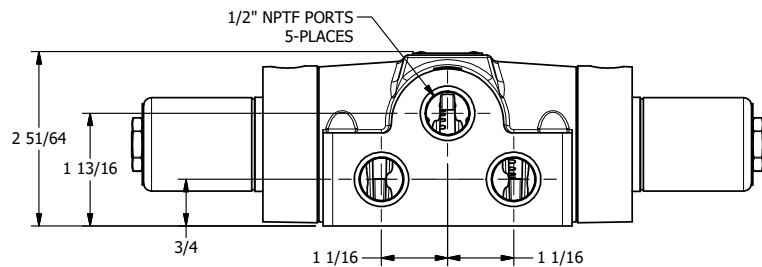

4

3

2

1

**AAA**  
PRODUCTS  
INTERNATIONAL

**AAA PRODUCTS  
INTERNATIONAL**  
7114 Harry Hines Blvd  
Dallas, TX 75235

TITLE: 1/2" SIDE PORT, DBL SOL, 2 POS,  
FRICTION POS, SOL RTRN,  
PUSH OVRD, EXT PILOT

DRAWING NO.:  
DIM\_SS40PZ

THE INFORMATION CONTAINED WITHIN THIS DOCUMENT IS PROPRIETARY TO AAA PRODUCTS AND MAY NOT BE DISCLOSED WITHOUT PRIOR WRITTEN CONSENT

4

3

2

B

B

A