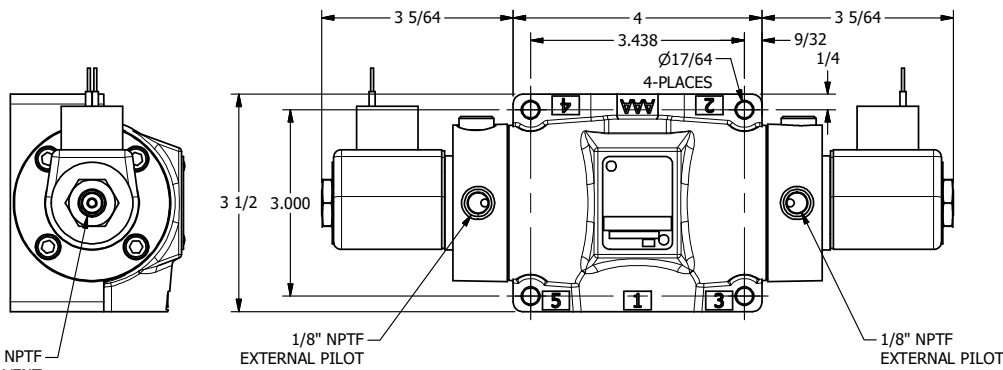

4

3

2

1

AAA
PRODUCTS
INTERNATIONAL

AAA PRODUCTS INTERNATIONAL
7114 Harry Hines Blvd
Dallas, TX 75235

TITLE: 1/2" SIDE PORT, DBL SOL, 2 POS,
SOL RTRN, CLASSIC SOL,
PUSH OVRD, TPD VENT, EXT PILOT

DRAWING NO.:
DIM_SS4OPTZ