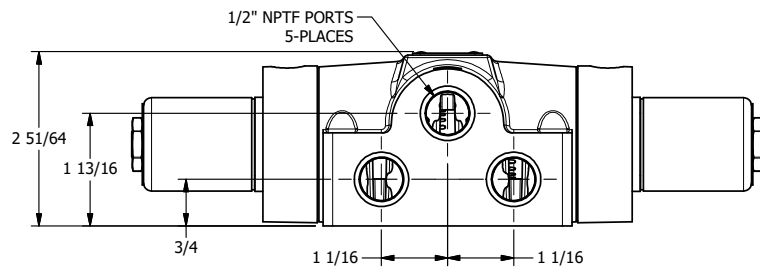

4

3

2

1

AAA
PRODUCTS
INTERNATIONAL

AAA PRODUCTS INTERNATIONAL
7114 Harry Hines Blvd
Dallas, TX 75235

TITLE: 1/2" SIDE PORT, DBL SOL, 2 POS,
SOL RTRN, CLASSIC SOL,
PUSH OVRD, TPD VENT, EXT PILOT

DRAWING NO.:
DIM_SS4OPTZ