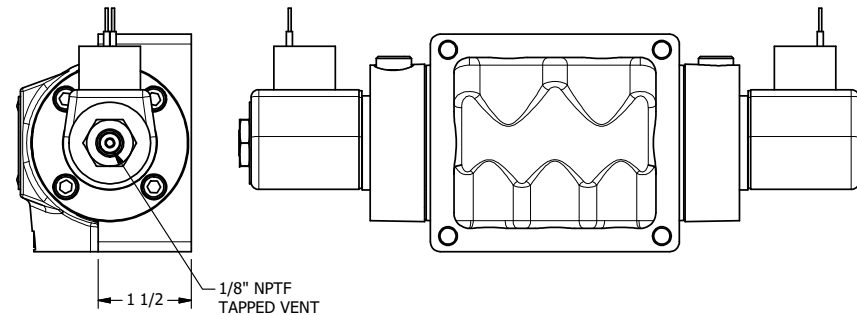

4

3

2

1

AAA
PRODUCTS
INTERNATIONAL

AAA PRODUCTS INTERNATIONAL
7114 Harry Hines Blvd
Dallas, TX 75235

TITLE: 1/2" SIDE PORT, DBL SOL, 2 POS,
SOL RTRN, CLASSIC SOL,
PUSH OVRD, TPD VENT, EXT PILOT

DRAWING NO.:
DIM_SS4OPTZ