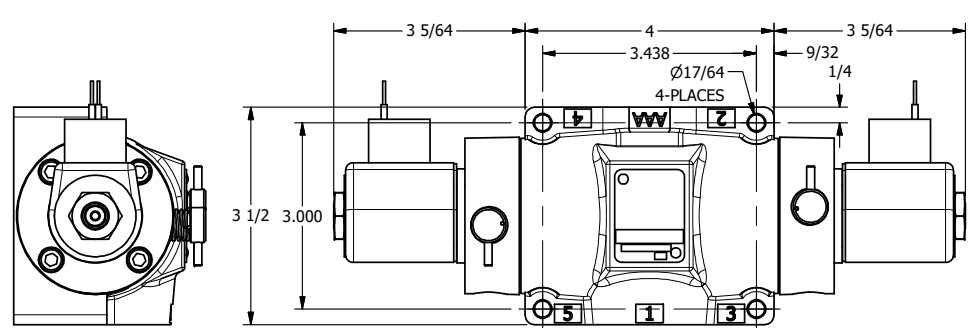

4

3

2

1

AAA
PRODUCTS
INTERNATIONAL

AAA PRODUCTS INTERNATIONAL
7114 Harry Hines Blvd
Dallas, TX 75235

TITLE: 1/2" SIDE PORT, DBL SOL, 2 POS,
SOL RTN, CLASSIC,
NON-LCKNG OVRD, TPD VENT

DRAWING NO.:
DIM_SS40NT