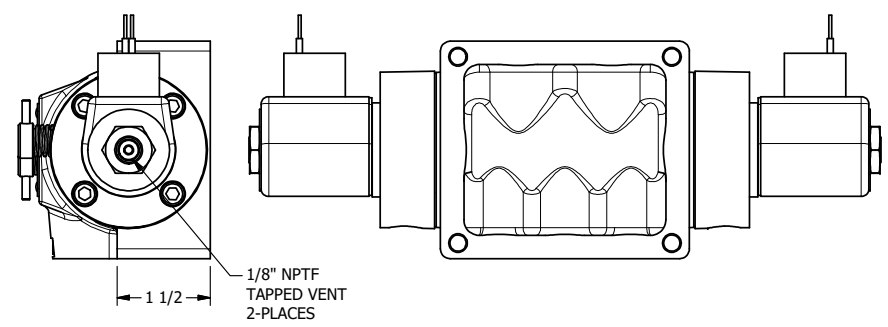

4

3

2

1

AAA
PRODUCTS
INTERNATIONAL

AAA PRODUCTS INTERNATIONAL
7114 Harry Hines Blvd
Dallas, TX 75235

TITLE: 1/2" SIDE PORT, DBL SOL, 2 POS,
SOL RTN, CLASSIC,
NON-LCKNG OVRD, TPD VENT

DRAWING NO.:
DIM_SS40NT