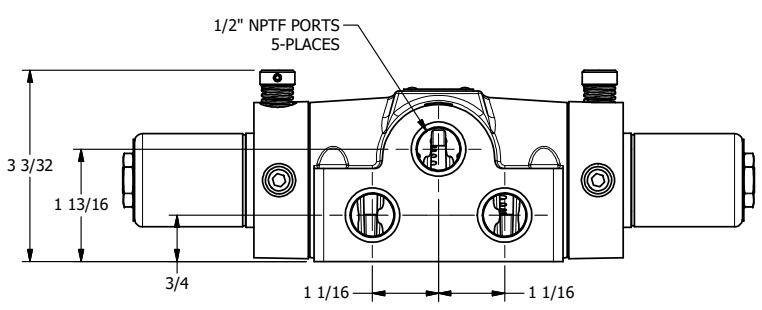

4

3

2

1

AAA
PRODUCTS
INTERNATIONAL

AAA PRODUCTS INTERNATIONAL
7114 Harry Hines Blvd
Dallas, TX 75235

TITLE: 1/2" SIDE PORT, DBL SOL, 2 POS,
SOL RTN, CLASSIC,
NON-LCKNG OVRD, TPD VENT

DRAWING NO.:
DIM_SS40NT