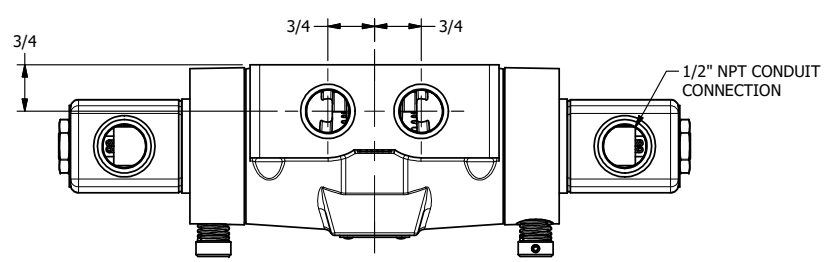

4

3

2

1

AAA
PRODUCTS
INTERNATIONAL

AAA PRODUCTS INTERNATIONAL
7114 Harry Hines Blvd
Dallas, TX 75235

TITLE: 1/2" SIDE PORT, DBL SOL, 2 POS,
SOL RTN, CLASSIC,
NON-LCKNG OVRD, TPD VENT

DRAWING NO.:
DIM_SS40NT