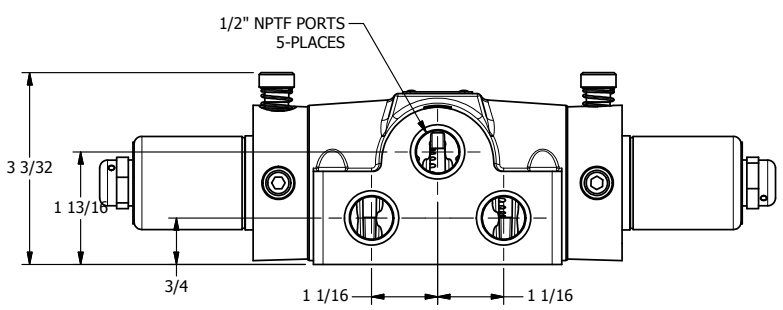

4

3

2

1

**AAA**  
PRODUCTS  
INTERNATIONAL

**AAA PRODUCTS  
INTERNATIONAL**  
7114 Harry Hines Blvd  
Dallas, TX 75235

TITLE 1/2" SIDE PORT, DBL SOL, 2 POS,  
FRICTN POS, SOL RTRN, CLASSIC SOL,  
LCKNG OVRD, DUST EXCLDR

DRAWING NO.:  
DIM\_SS40L

4

3

2

1

THE INFORMATION CONTAINED WITHIN THIS DOCUMENT IS PROPRIETARY TO AAA PRODUCTS AND MAY NOT BE DISCLOSED WITHOUT PRIOR WRITTEN CONSENT