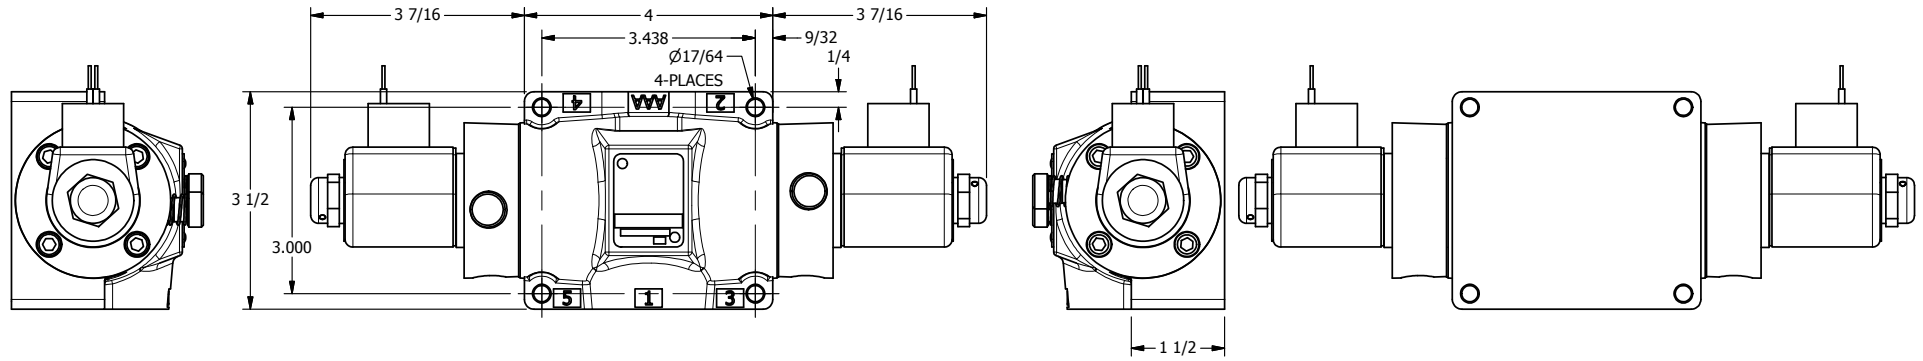

4

3

2

1

**AAA**  
PRODUCTS  
INTERNATIONAL

**AAA PRODUCTS  
INTERNATIONAL**  
7114 Harry Hines Blvd  
Dallas, TX 75235

TITLE 1/2" SIDE PORT, DBL SOL, 2 POS,  
FRICTN POS, SOL RTRN, CLASSIC SOL,  
LCKNG OVRD, DUST EXCLDR

DRAWING NO.:  
DIM\_SS40L

4

3

2

1

THE INFORMATION CONTAINED WITHIN THIS DOCUMENT IS PROPRIETARY TO AAA PRODUCTS AND MAY NOT BE DISCLOSED WITHOUT PRIOR WRITTEN CONSENT