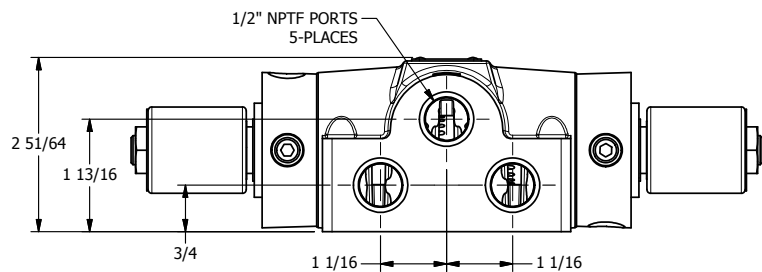

4

3

2

1

AAA
PRODUCTS
INTERNATIONAL

**AAA PRODUCTS
INTERNATIONAL**
7114 Harry Hines Blvd
Dallas, TX 75235

TITLE 1/2" SIDE PORT, DBL SOL, 2 POS,
FRICTION POS, SOL RTRN,
MOLD-OVER, TAPPED EXHST

DRAWING NO.:
DIM_SS4MT