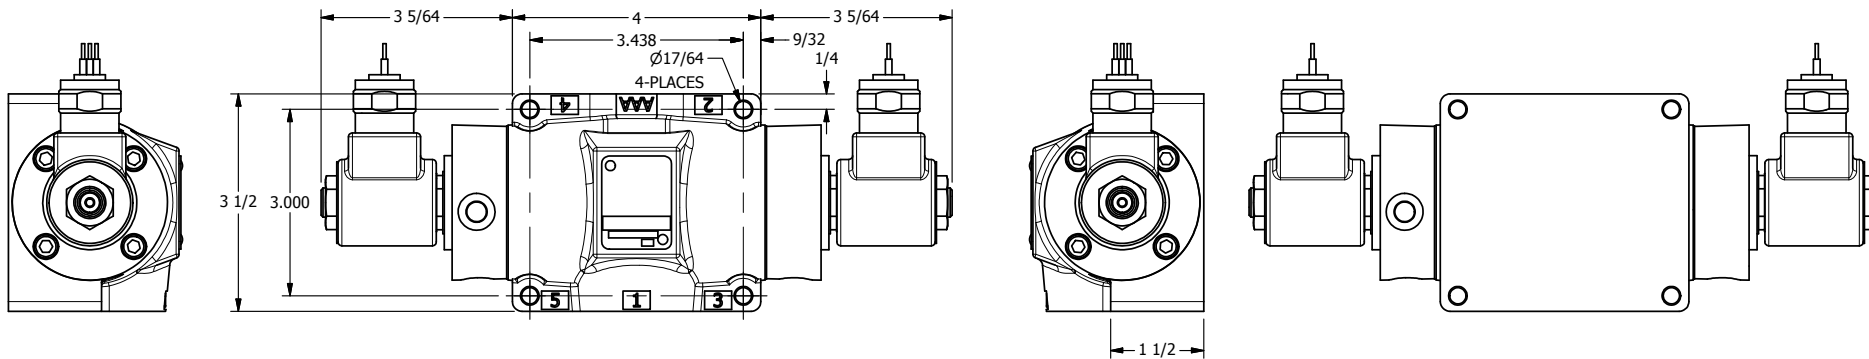

4

3

2

1

AAA
PRODUCTS
INTERNATIONAL

**AAA PRODUCTS
INTERNATIONAL**
7114 Harry Hines Blvd
Dallas, TX 75235

TITLE 1/2" SIDE PORT, DBL SOL, 2 POS,
FRICTION POS, SOL RTRN,
MOLD-OVER, TAPPED EXHST

DRAWING NO.:
DIM_SS4MT