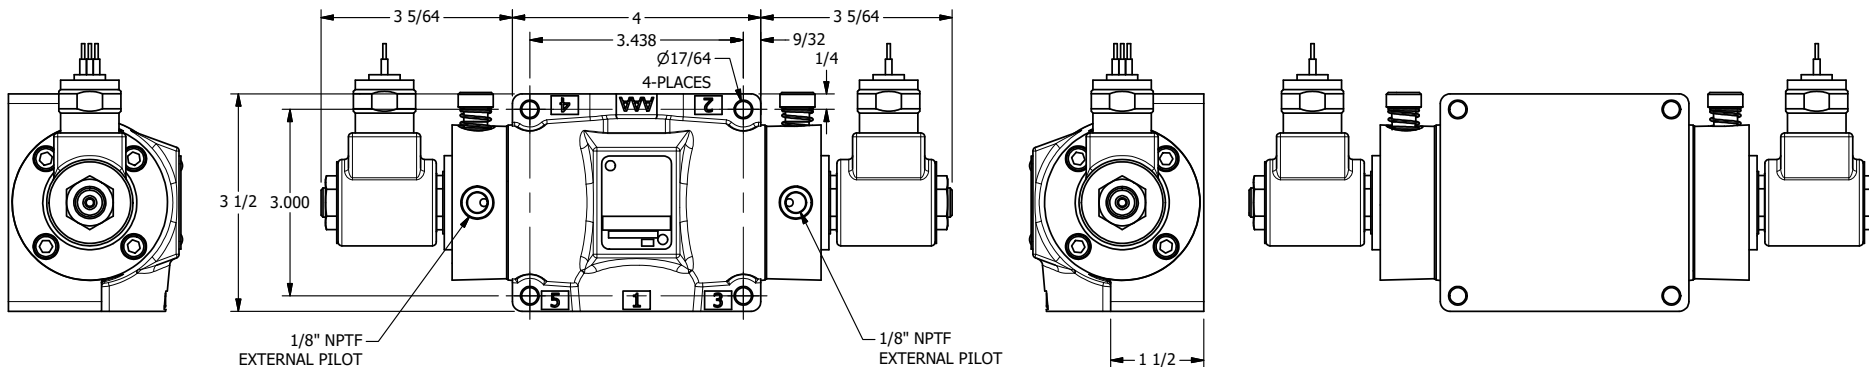

4

3

2

1

**AAA**  
PRODUCTS  
INTERNATIONAL

**AAA PRODUCTS  
INTERNATIONAL**  
7114 Harry Hines Blvd  
Dallas, TX 75235

TITLE 1/2" SIDE PORT, DBL SOL, 2 POS,  
FRICTION POS, SOL RTRN,  
MOLD-OVER, LCKNG OVRD, EXT PILOT