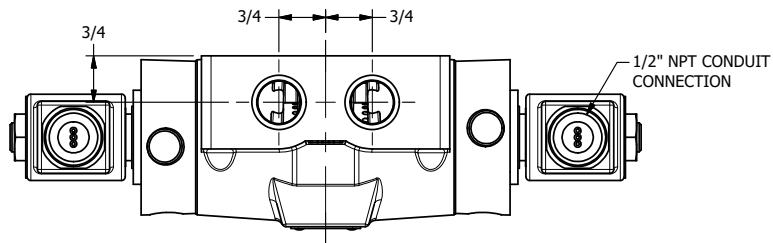

4

3

2

1

**AAA**  
PRODUCTS  
INTERNATIONAL

**AAA PRODUCTS  
INTERNATIONAL**  
7114 Harry Hines Blvd  
Dallas, TX 75235

TITLE 1/2" SIDE PORT, DBL SOL, 2 POS,  
FRICTION POS, SOL RTRN,  
MOLD-OVER, LCKNG OVRD, EXT PILOT

DRAWING NO.:  
DIM\_SS4MOZ

THE INFORMATION CONTAINED WITHIN THIS DOCUMENT IS PROPRIETARY TO AAA PRODUCTS AND MAY NOT BE DISCLOSED WITHOUT PRIOR WRITTEN CONSENT

4

3

2

1