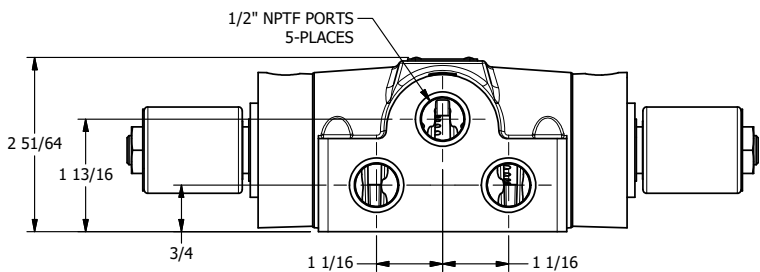

4

3

2

1

**AAA**  
PRODUCTS  
INTERNATIONAL

**AAA PRODUCTS  
INTERNATIONAL**  
7114 Harry Hines Blvd  
Dallas, TX 75235

TITLE 1/2" SIDE PORT, DBL SOL, 2 POS,  
FRICTION POS, SOL RTRN,  
MOLD-OVER, LCKNG OVRD, EXT PILOT

DRAWING NO.:  
DIM\_SS4MOZ

THE INFORMATION CONTAINED WITHIN THIS DOCUMENT IS PROPRIETARY TO AAA PRODUCTS AND MAY NOT BE DISCLOSED WITHOUT PRIOR WRITTEN CONSENT

4

3

2

1