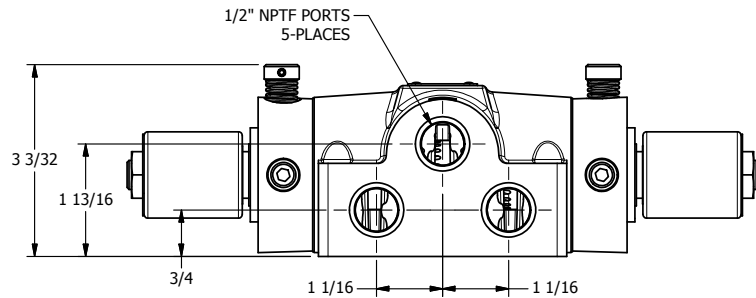

4

3

2

1

**AAA**  
PRODUCTS  
INTERNATIONAL

**AAA PRODUCTS  
INTERNATIONAL**  
7114 Harry Hines Blvd  
Dallas, TX 75235

TITLE: 1/2" SIDE PORT, DBL SOL, 2 POS,  
FRICTION POS, SOL RTRN,  
MOLD-OVER, NON-LCKNG OVRD

DRAWING NO.:  
DIM\_SS4MON

THE INFORMATION CONTAINED WITHIN THIS DOCUMENT IS PROPRIETARY TO AAA PRODUCTS AND MAY NOT BE DISCLOSED WITHOUT PRIOR WRITTEN CONSENT

4

3

2

1

B

B