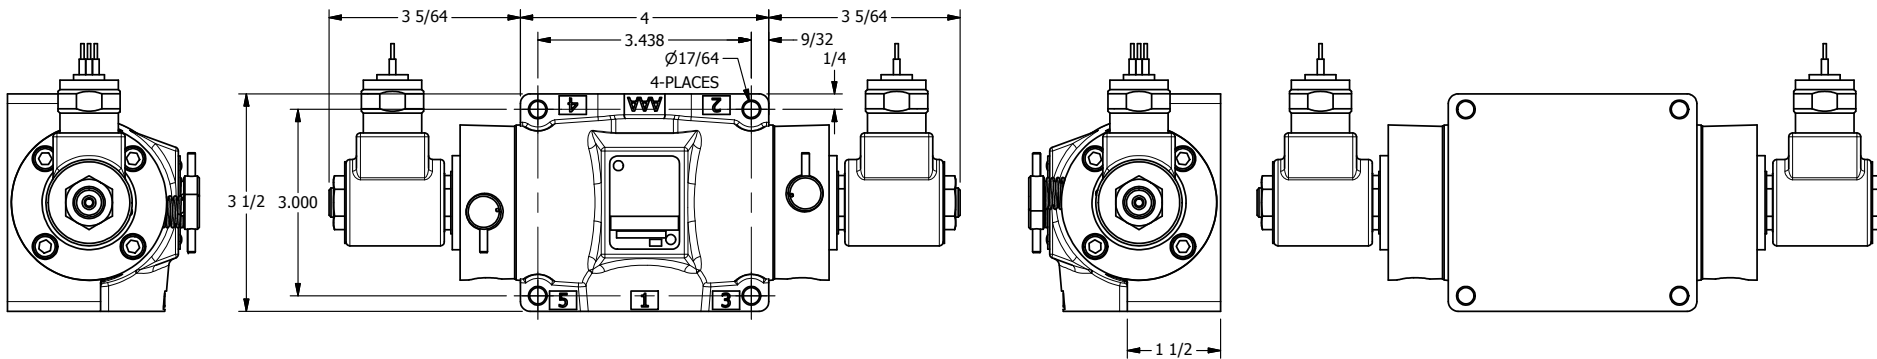

4

3

2

1

**AAA**  
PRODUCTS  
INTERNATIONAL

**AAA PRODUCTS  
INTERNATIONAL**  
7114 Harry Hines Blvd  
Dallas, TX 75235

TITLE: 1/2" SIDE PORT, DBL SOL, 2 POS,  
FRICTION POS, SOL RTRN,  
MOLD-OVER, NON-LCKNG OVRD