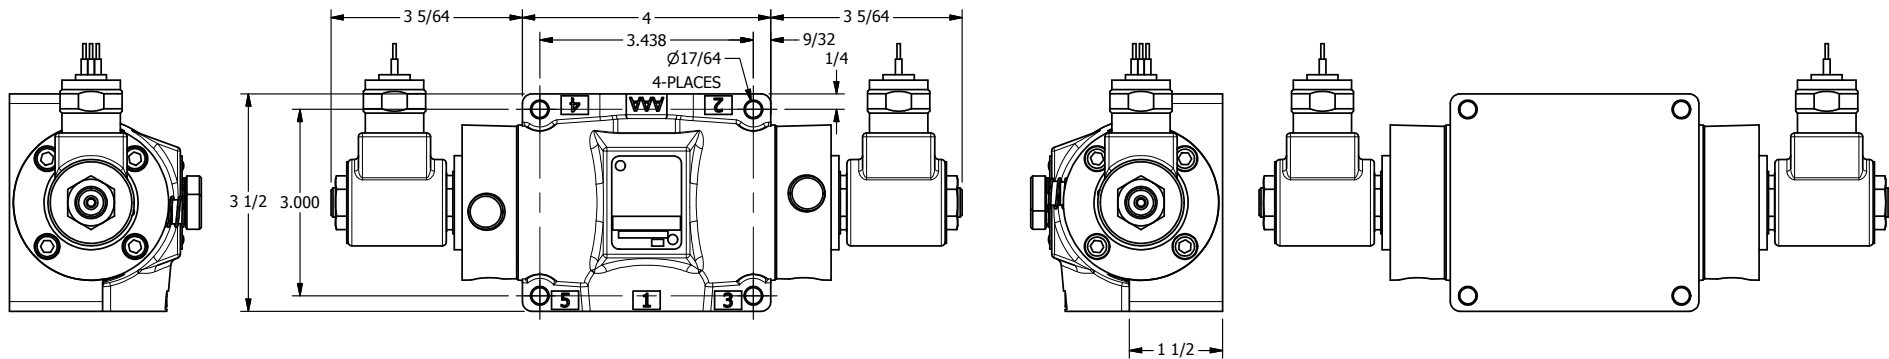

4

3

2

1

**AAA**  
PRODUCTS  
INTERNATIONAL

**AAA PRODUCTS  
INTERNATIONAL**  
7114 Harry Hines Blvd  
Dallas, TX 75235

TITLE: 1/2" SIDE PORT, DBL SOL, 2 POS,  
FRICTION POS, SOL RTRN,  
MOLD-OVER, LCKNG OVRD