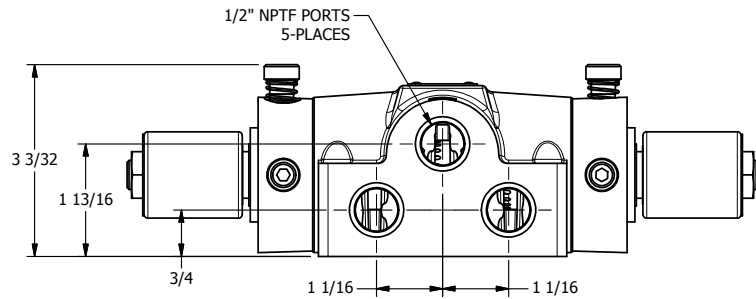

4

3

2

1

**AAA**  
PRODUCTS  
INTERNATIONAL

**AAA PRODUCTS  
INTERNATIONAL**  
7114 Harry Hines Blvd  
Dallas, TX 75235

TITLE: 1/2" SIDE PORT, DBL SOL, 2 POS,  
FRICTION POS, SOL RTRN,  
MOLD-OVER, LCKNG OVRD

DRAWING NO.:  
DIM\_SS4MO

THE INFORMATION CONTAINED WITHIN THIS DOCUMENT IS PROPRIETARY TO AAA PRODUCTS AND MAY NOT BE DISCLOSED WITHOUT PRIOR WRITTEN CONSENT

4

3

2

1

B

B