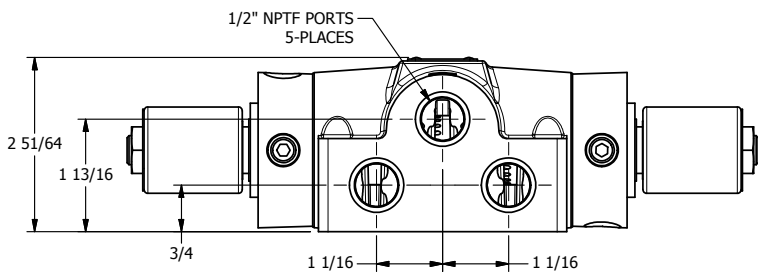

4

3

2

1

**AAA**  
PRODUCTS  
INTERNATIONAL

**AAA PRODUCTS  
INTERNATIONAL**  
7114 Harry Hines Blvd  
Dallas, TX 75235

TITLE: 1/2" SIDE PORT, DBL SOL, 2 POS,  
FRICTION POS, SOL RTRN,  
MOLD-OVER

DRAWING NO.:  
DIM\_SS4M