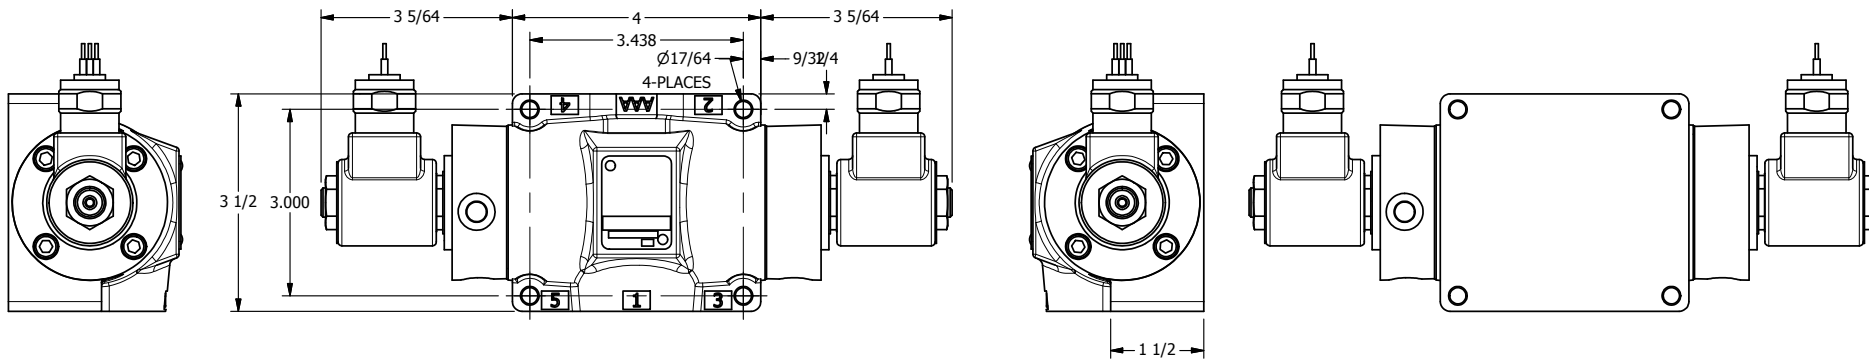

4

3

2

1

**AAA**  
PRODUCTS  
INTERNATIONAL

**AAA PRODUCTS  
INTERNATIONAL**  
7114 Harry Hines Blvd  
Dallas, TX 75235

TITLE: 1/2" SIDE PORT, DBL SOL, 2 POS,  
FRICTION POS, SOL RTRN,  
MOLD-OVER

DRAWING NO.:  
DIM\_SS4M