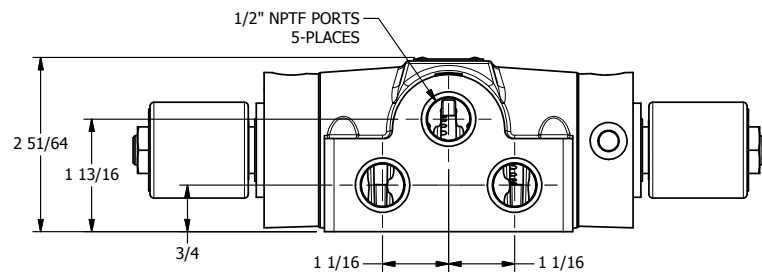

4

3

2

1

AAA
PRODUCTS
INTERNATIONAL

AAA PRODUCTS INTERNATIONAL
7114 Harry Hines Blvd
Dallas, TX 75235

TITLE 1/2" SIDE PORT, DBL SOL, 2 POS,
FRICTION POS, SOL RTRN,
ISO 4400 DIN, EXT PILOT

DRAWING NO.:
DIM_SS4EDZ