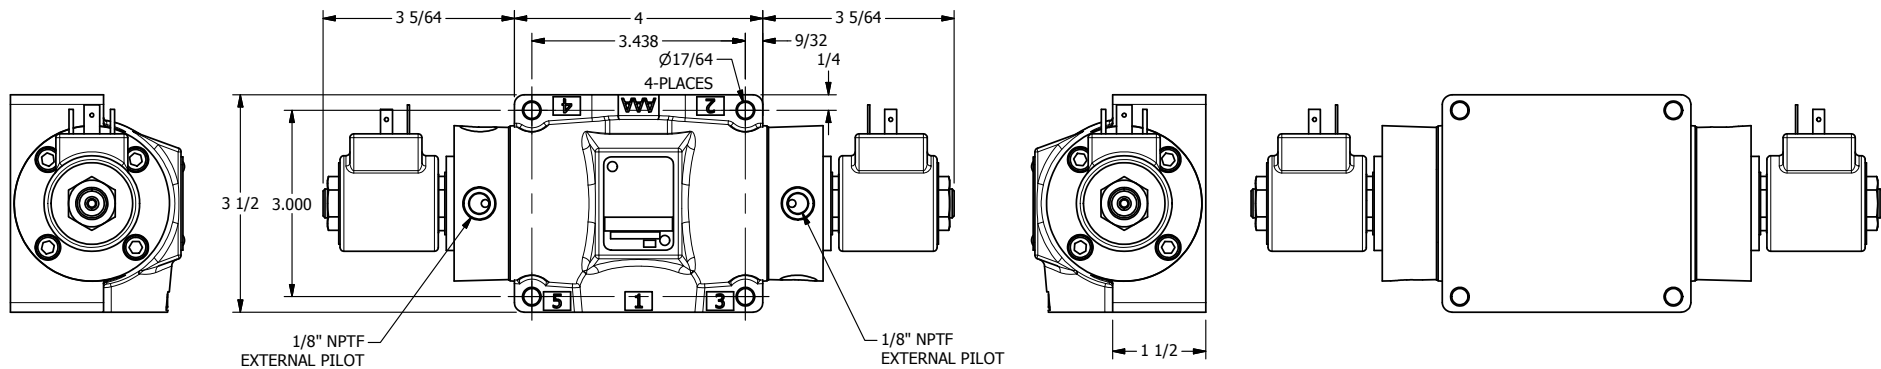

4

3

2

1

AAA
PRODUCTS
INTERNATIONAL

AAA PRODUCTS INTERNATIONAL
7114 Harry Hines Blvd
Dallas, TX 75235

TITLE 1/2" SIDE PORT, DBL SOL, 2 POS,
FRICTION POS, SOL RTRN,
ISO 4400 DIN, EXT PILOT

DRAWING NO.:
DIM_SS4EDZ